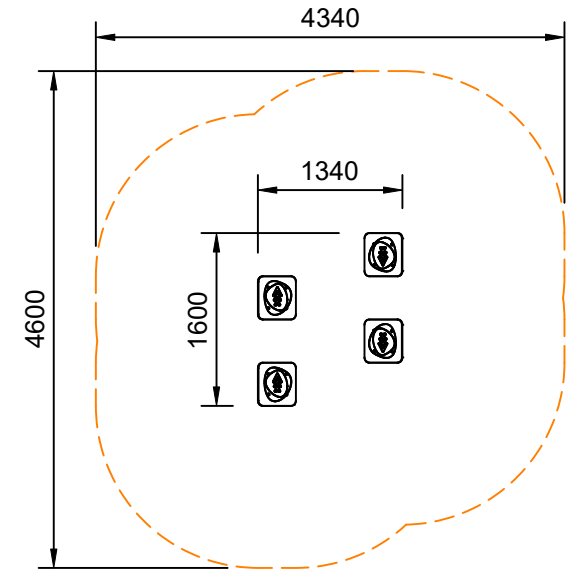

PERSEVERANCE

Plan View
Scale: 1:70

Elevation
Scale: 1:30

Specifications:

Product Range	Perseverance
Target Age Range	5-12 Years
Max Equipment Height	XXXmm
Critical Fall Height	<600mm
Soft Fall Area	N/A

Legend:

- Impact Area as per AS4685:2021
- Free Space as per AS4685:2021
- - - Recommended Clearance Area
- - - Circulation Area as per AS4685:2021

- Provide impact attenuating surfacing to impact area as per AS4422:2016 and AS4685.1:2021.

Scalebars (m)

Do Not Scale For Dimensions