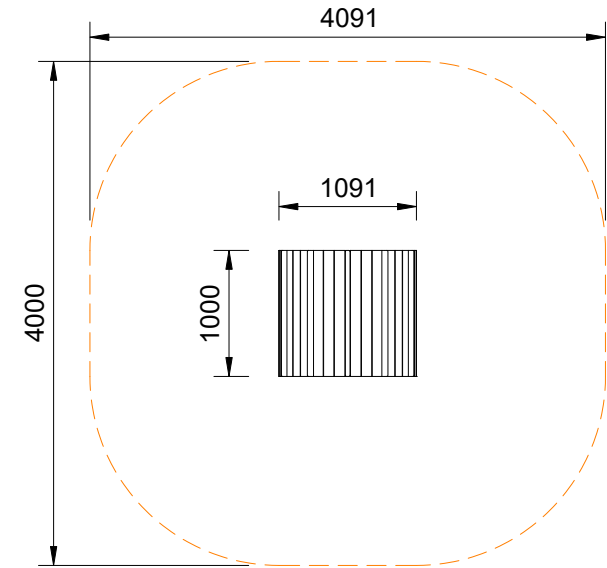

INSTINCTIVE

Plan View  
Scale: 1:60

Elevation  
Scale: 1:20

### Specifications:

<b>Product Range</b>	Instinctive
<b>Target Age Range</b>	2-5 Years
<b>Max Equipment Height</b>	<600mm
<b>Critical Fall Height</b>	<600mm
<b>Soft Fall Area</b>	N/A

### Legend:

- Impact Area as per AS4685:2021
- Free Space as per AS4685:2021
- Recommended Clearance Area
- Circulation Area as per AS4685:2021

- Provide impact attenuating surfacing to impact area as per AS4422:2016 and AS4685.1:2021.

### Scalebars (m)

Do Not Scale For Dimensions