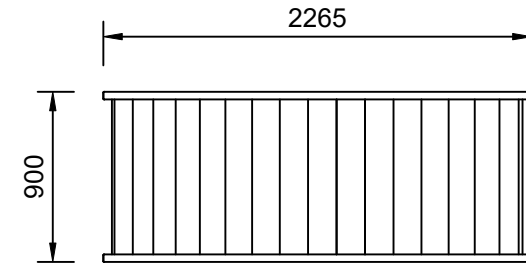

INSTINCTIVE

Plan View
Scale: 1:40

Elevation
Scale: 1:40

Specifications:

Product Range	Instinctive
Target Age Range	0-6 Years
Max Equipment Height	1280mm
Critical Fall Height	N/A
Soft Fall Area	N/A

Legend:

- Impact Area as per AS4685:2021
 - Free Space as per AS4685:2021
 - - - Recommended Clearance Area
 - - - Circulation Area as per AS4685:2021
- Provide impact attenuating surfacing to impact area as per AS4422:2016 and AS4685.1:2021.

Scalebars (m)
Do Not Scale For Dimensions

Activity Playgrounds Pty Ltd
Designed & Manufactured by Australians for the Children of Australia