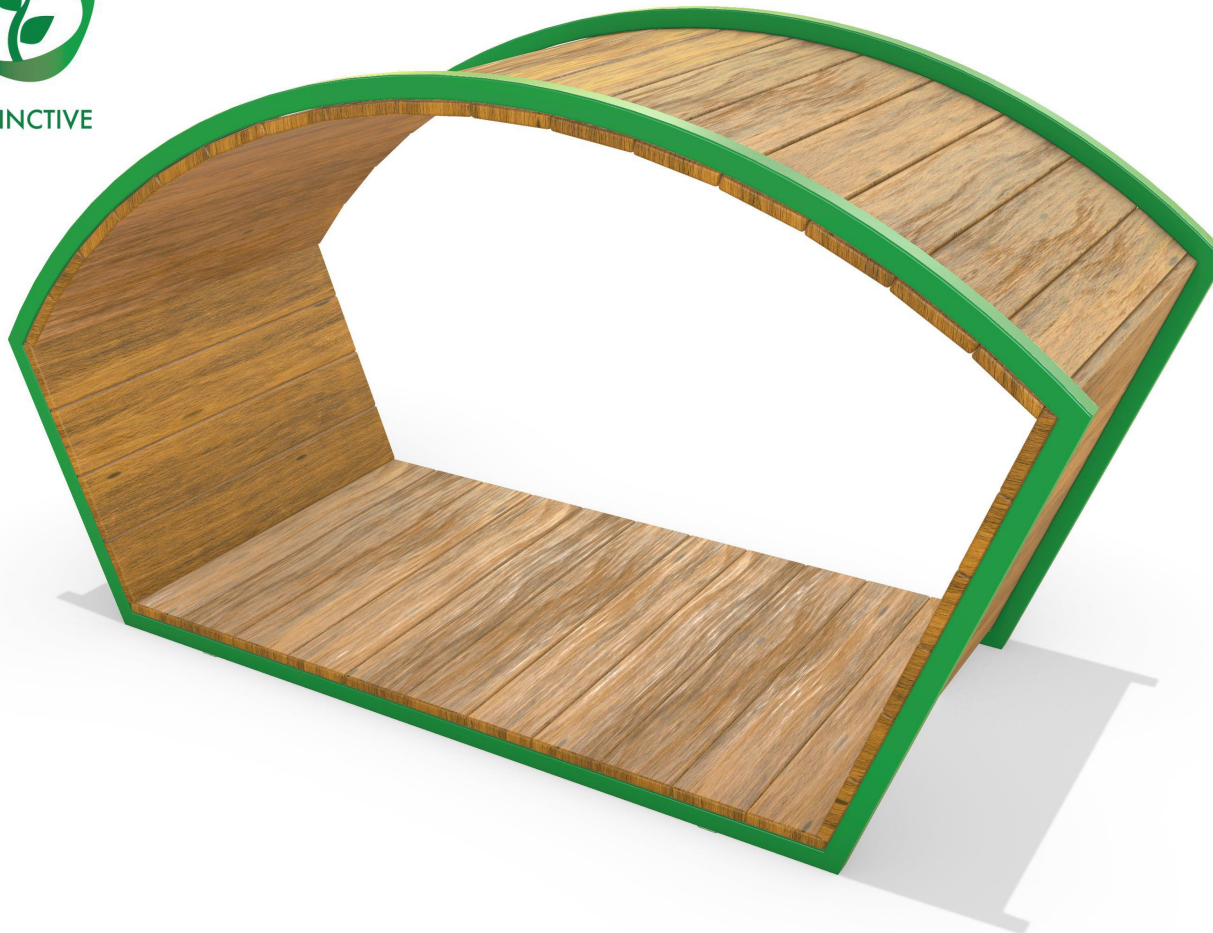

INSTINCTIVE

Plan View
Scale: 1:40

Elevation
Scale: 1:40

Specifications:

Product Range	Instinctive
Target Age Range	0-6 Years
Max Equipment Height	1280mm
Critical Fall Height	N/A
Soft Fall Area	N/A

Legend:

- Impact Area as per AS4685:2021
 - Free Space as per AS4685:2021
 - - - Recommended Clearance Area
 - - - Circulation Area as per AS4685:2021
- Provide impact attenuating surfacing to impact area as per AS4422:2016 and AS4685.1:2021.

Scalebars (m)
Do Not Scale For Dimensions

Activity Playgrounds Pty Ltd
Designed & Manufactured by Australians for the Children of Australia