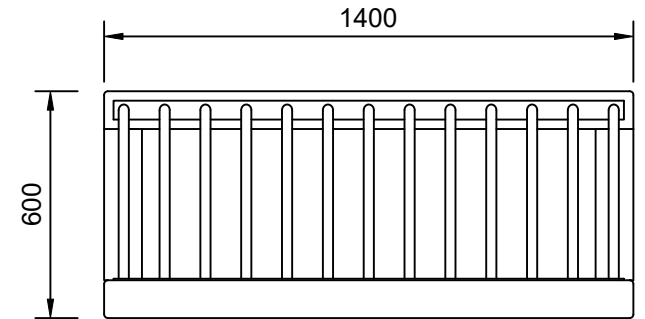

INSTINCTIVE

Plan View
Scale: 1:20

Elevation
Scale: 1:30

Specifications:

Product Range	Instinctive
Target Age Range	3-6 Years
Max Equipment Height	1100mm
Critical Fall Height	N/A
Soft Fall Area	N/A

Legend:

- Impact Area as per AS4685:2021
 - Free Space as per AS4685:2021
 - - - Recommended Clearance Area
 - - - Circulation Area as per AS4685:2021
- Provide impact attenuating surfacing to impact area as per AS4422:2016 and AS4685.1:2021.

Scalebars (m)

Do Not Scale For Dimensions