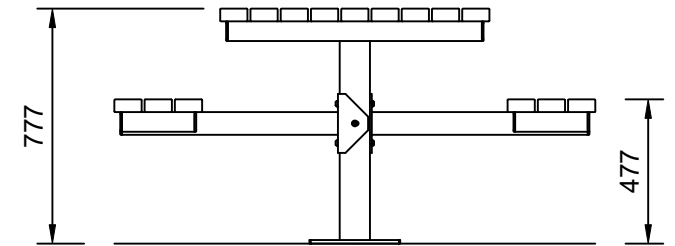

Plan View
Scale: 1:40

Elevation
Scale: 1:25

Specifications:

Height	777mm
Width	1750mm
Length	1590mm
Main Body	Steel
Slats	90 x 42 Spotted Gum

Finishes:

Hot Dip Galvanised
Powder Coated - Full Dulux Range
Quantum Timber Protection

Scalebars (m)

Do Not Scale For Dimensions