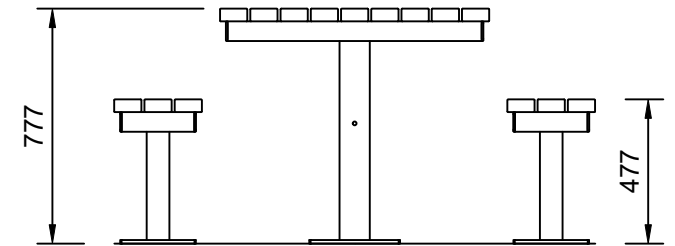

Plan View  
Scale: 1:40

Elevation  
Scale: 1:25

### Specifications:

Height	777mm
Width	1750mm
Length	1590mm
Main Body	Steel
Slats	90 x 42 Spotted Gum

### Scalebars (m)

Do Not Scale For Dimensions