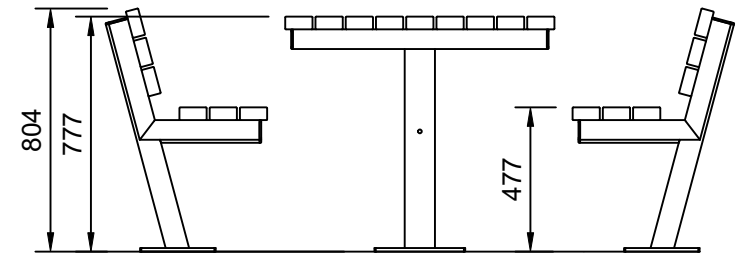

Plan View
Scale: 1:40

Elevation
Scale: 1:25

Specifications:

Height	804mm
Width	1750mm
Length	2078mm
Main Body	Steel
Slats	90 x 42 Spotted Gum

Finishes:

Hot Dip Galvanised
Powder Coated - Full Dulux Range
Quantum Timber Protection

Scalebars (m)

Do Not Scale For Dimensions