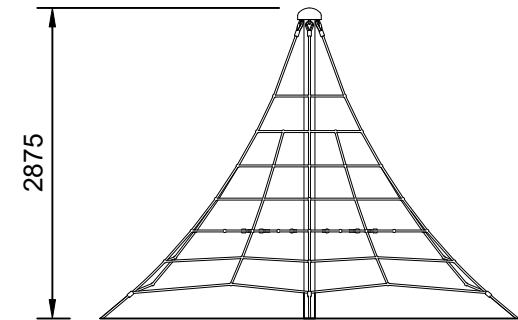

NATIVE

Plan View
Scale: 1:95

Elevation
Scale: 1:70

Specifications:

Product Range	Native
Target Age Range	5-12 Years
Max Equipment Height	2875mm
Critical Fall Height	1500mm
Soft Fall Area	30.5m ²

Legend:

- Impact Area as per AS4685:2021
 - Free Space as per AS4685:2021
 - Recommended Clearance Area
 - - - Circulation Area as per AS4685:2021
- Provide impact attenuating surfacing to impact area as per AS4422:2016 and AS4685.1:2021.

Scalebars (m)

Do Not Scale For Dimensions