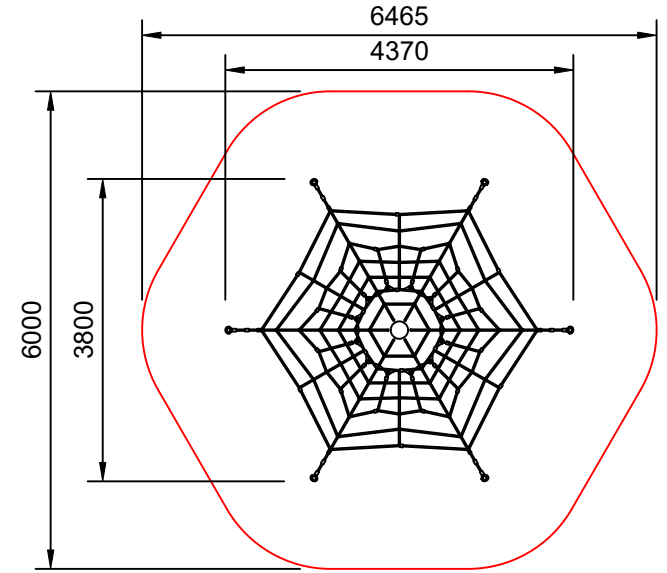

NATIVE

Plan View
Scale: 1:95

Elevation
Scale: 1:70

Specifications:

Product Range	Native
Target Age Range	5-12 Years
Max Equipment Height	2875mm
Critical Fall Height	1500mm
Soft Fall Area	30.5m ²

Legend:

- Impact Area as per AS4685:2021
 - Free Space as per AS4685:2021
 - Recommended Clearance Area
 - - - Circulation Area as per AS4685:2021
- Provide impact attenuating surfacing to impact area as per AS4422:2016 and AS4685.1:2021.

Scalebars (m)

Do Not Scale For Dimensions