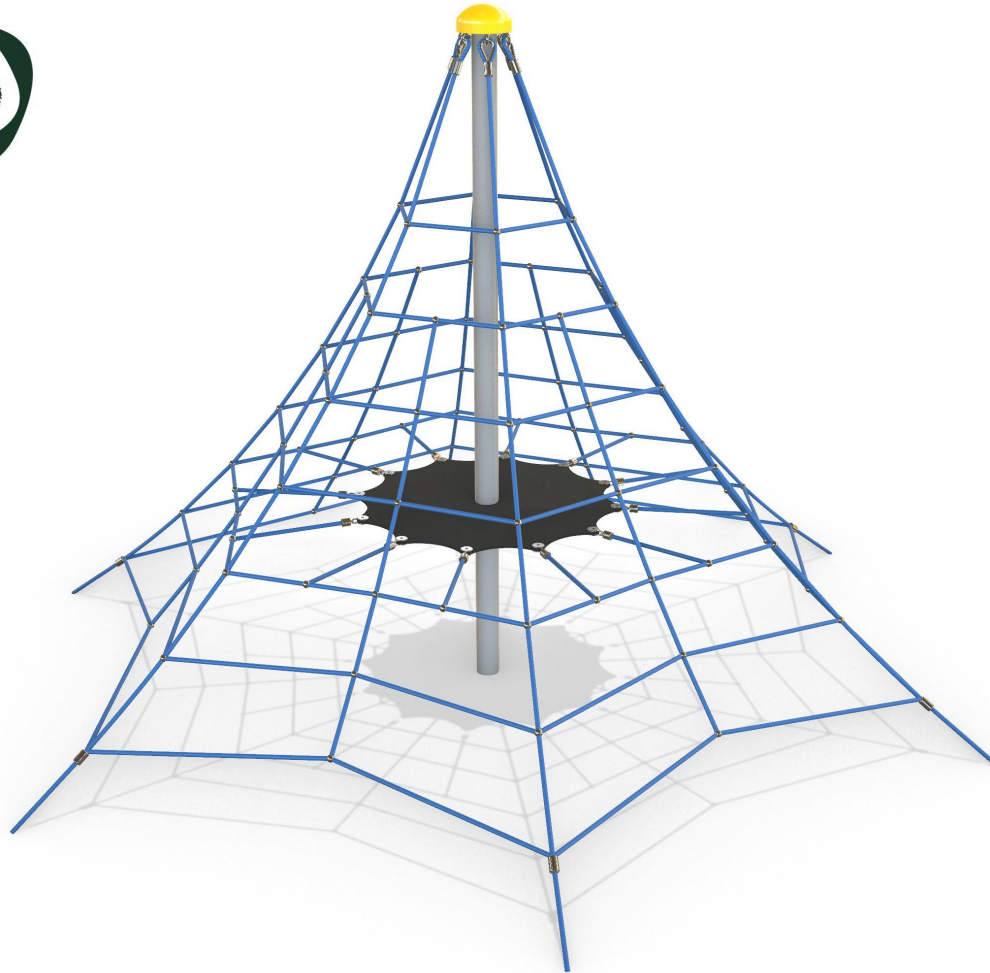

NATIVE

Plan View
Scale: 1:95

Elevation
Scale: 1:70

Specifications:

Product Range	Native
Target Age Range	5-12 Years
Max Equipment Height	2875mm
Critical Fall Height	1500mm
Soft Fall Area	30.5m ²

Legend:

- Impact Area as per AS4685:2021
 - Free Space as per AS4685:2021
 - Recommended Clearance Area
 - - - Circulation Area as per AS4685:2021
- Provide impact attenuating surfacing to impact area as per AS4422:2016 and AS4685.1:2021.

Scalebars (m)

Do Not Scale For Dimensions