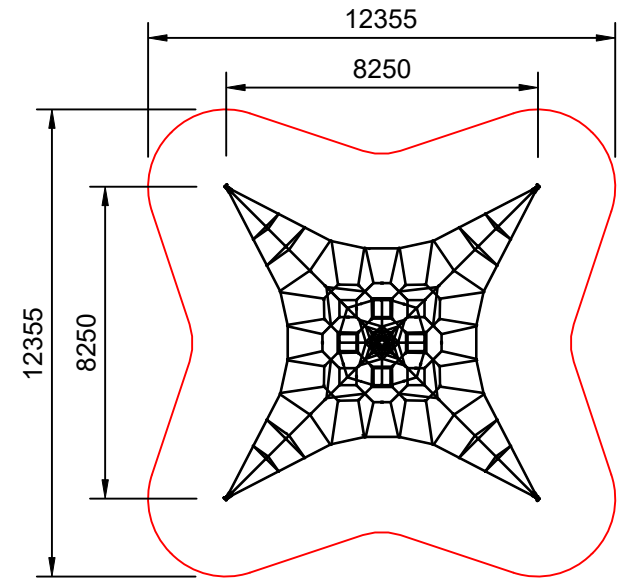

NATIVE

Plan View  
Scale: 1:200

Elevation  
Scale: 1:150

### Specifications:

Product Range	Native
Target Age Range	5-12 Years
Max Equipment Height	5700mm
Critical Fall Height	1600mm
Soft Fall Area	130m <sup>2</sup>

### Legend:

- Impact Area as per AS4685:2021
  - Free Space as per AS4685:2021
  - Recommended Clearance Area
  - - - Circulation Area as per AS4685:2021
- Provide impact attenuating surfacing to impact area as per AS4422:2016 and AS4685.1:2021.