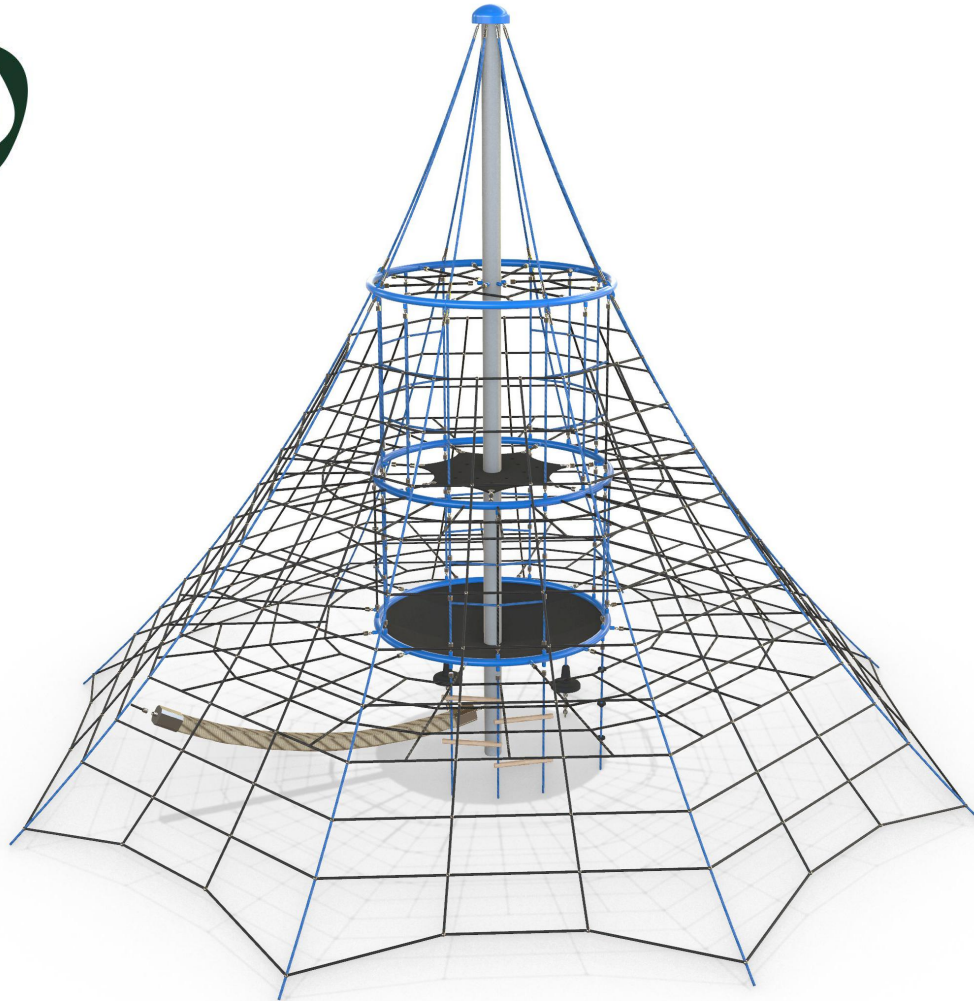

NATIVE

Plan View
Scale: 1:160

Elevation
Scale: 1:130

Specifications:

Product Range	Native
Target Age Range	5-12 Years
Max Equipment Height	5785mm
Critical Fall Height	1500mm
Soft Fall Area	92m ²

Legend:

- Impact Area as per AS4685:2021
- Free Space as per AS4685:2021
- Recommended Clearance Area
- - - Circulation Area as per AS4685:2021

- Provide impact attenuating surfacing to impact area as per AS4422:2016 and AS4685.1:2021.

Scalebars (m)

Do Not Scale For Dimensions