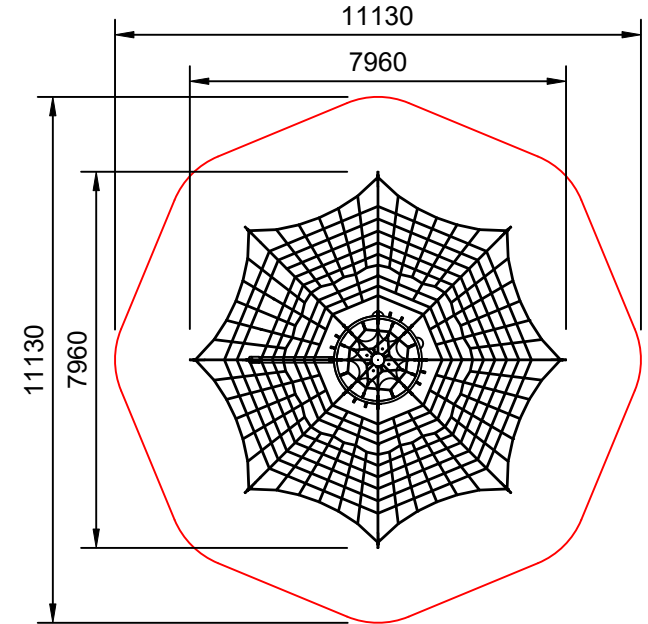

NATIVE

Plan View
Scale: 1:160

Elevation
Scale: 1:130

Specifications:

Product Range	Native
Target Age Range	5-12 Years
Max Equipment Height	5785mm
Critical Fall Height	1500mm
Soft Fall Area	92m ²

Legend:

- Impact Area as per AS4685:2021
- Free Space as per AS4685:2021
- Recommended Clearance Area
- - - Circulation Area as per AS4685:2021

- Provide impact attenuating surfacing to impact area as per AS4422:2016 and AS4685.1:2021.

Scalebars (m)

Do Not Scale For Dimensions