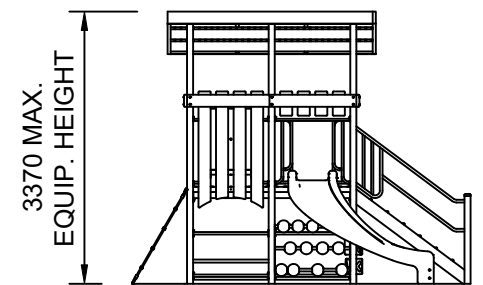

NOT TO SCALE