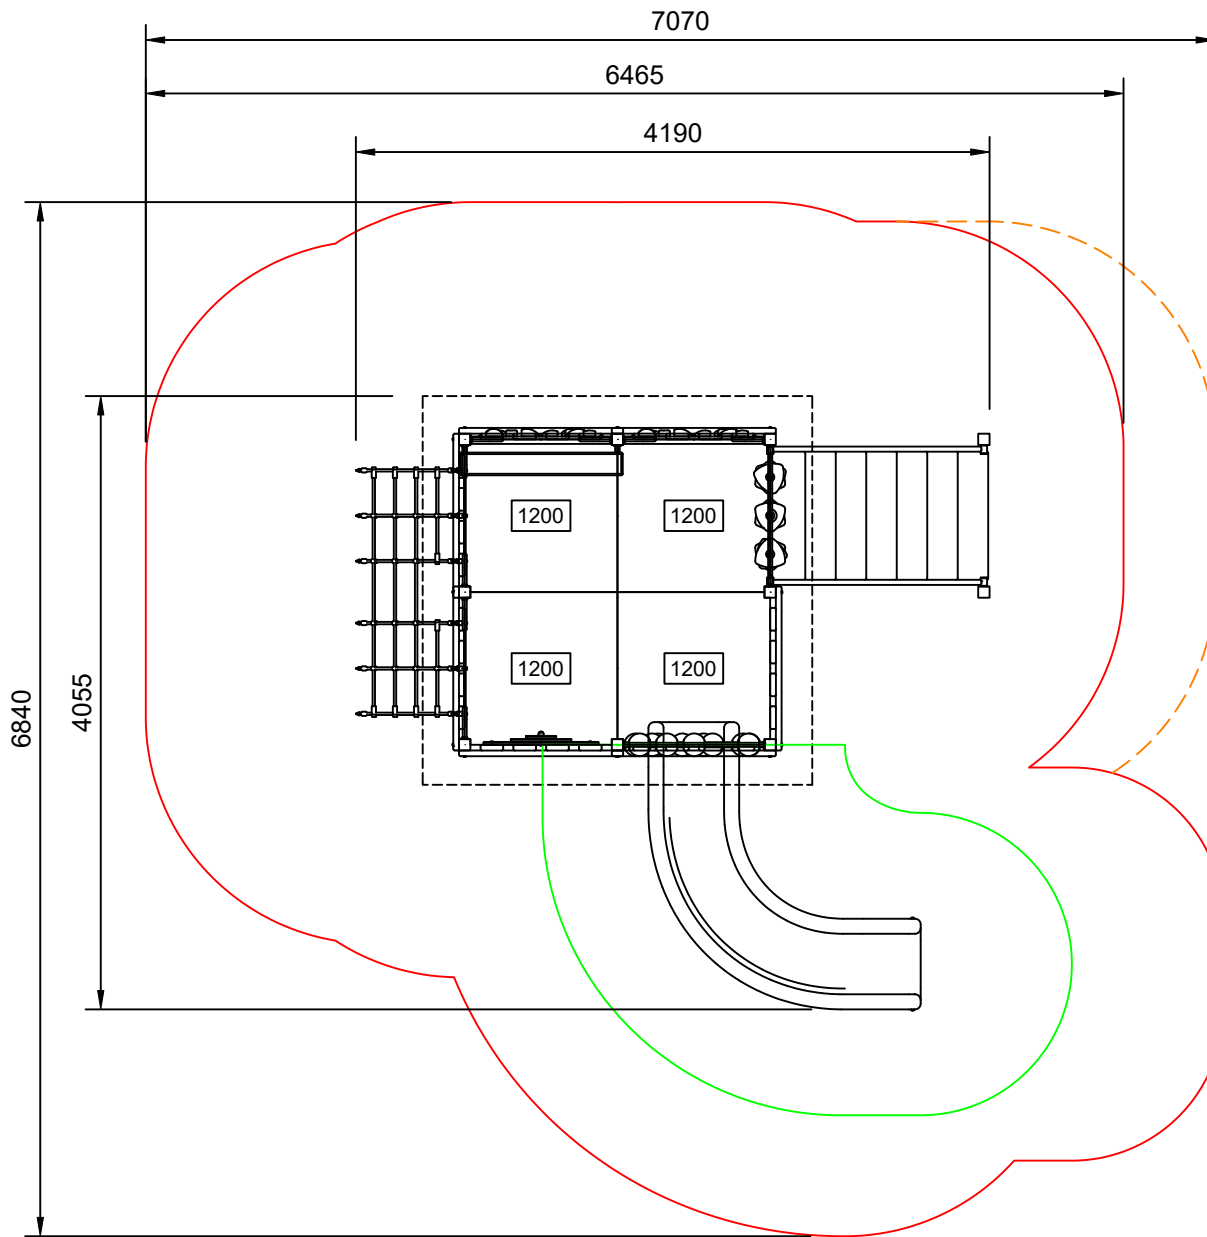

NAUGHTS AND CROSSES PANEL (UNDER)

ARCHED FORTITUDE PANEL

SPINNING CLOCK ACTIVITY PANEL

ARCHED FORTITUDE PANEL

ABACUS PANEL (UNDER)

1200 CURVED SLIDE

Legend:

- Impact Area as per AS4685:2021
- Free Space as per AS4685:2021
- Recommended Surfacing Area
- Circulation Area as per AS4685:2021

Scalebar (m): (Do Not Scale For Dimensions)

Notes:

- Provide impact attenuating surfacing to impact area as per AS4422:2016 and AS4685.1:2021.

Activity Playgrounds Pty Ltd

☎ 1800 062 541

✉ office@activityplaygrounds.com.au

🌐 activityplaygrounds.com.au

AP7004B - Junior Outpost Combination Unit

Range:Fortitude
Equipment Layout
Sheet 3 of 4

Activity Playgrounds Pty Ltd
Designed & Manufactured by Australians for the Children of Australia

FORTITUDE

Legend:

- Impact Area as per AS4685:2021
- Free Space as per AS4685:2021
- - - Recommended Surfacing Area
- - - Circulation Area as per AS4685:2021

Scalebar (m): (Do Not Scale For Dimensions)

Notes: