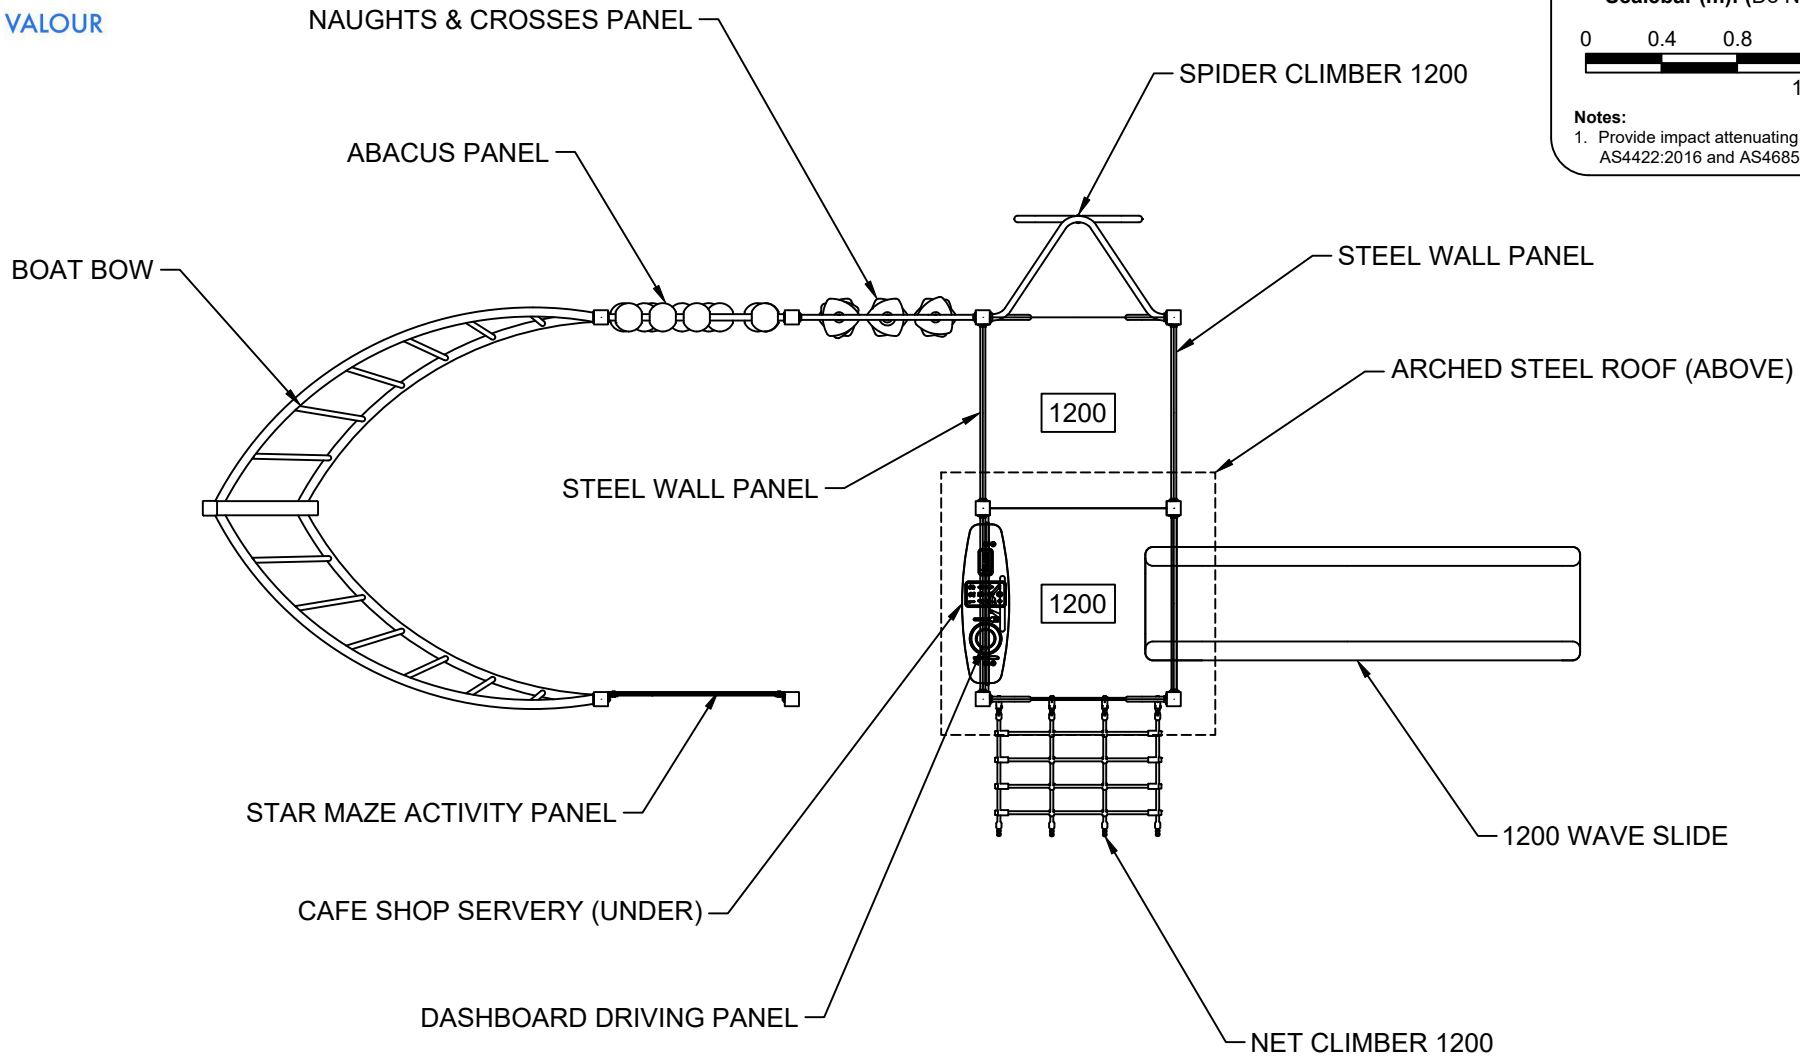

VALOUR

Legend:

- Impact Area as per AS4685:2021
- Free Space as per AS4685:2021
- - - Recommended Surfacing Area
- - - Circulation Area as per AS4685:2021

Scalebar (m): (Do Not Scale For Dimensions)

Notes:

1. Provide impact attenuating surfacing to impact area as per AS4422:2016 and AS4685.1:2021.

Activity Playgrounds Pty Ltd

- ☎ 1800 062 541
- ✉ office@activityplaygrounds.com.au
- 🌐 activityplaygrounds.com.au

**AP7231A - Seaford
Combination Unit**

Range:Valour
Equipment Layout
Sheet 3 of 4

Activity Playgrounds Pty Ltd
Designed & Manufactured by Australians for the Children of Australia