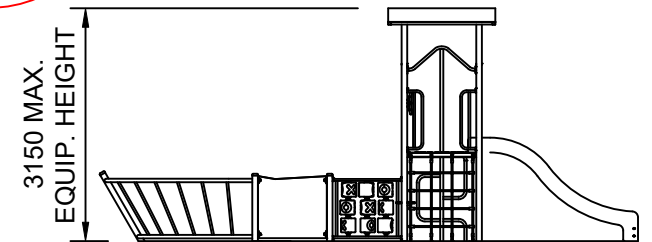

NOT TO SCALE