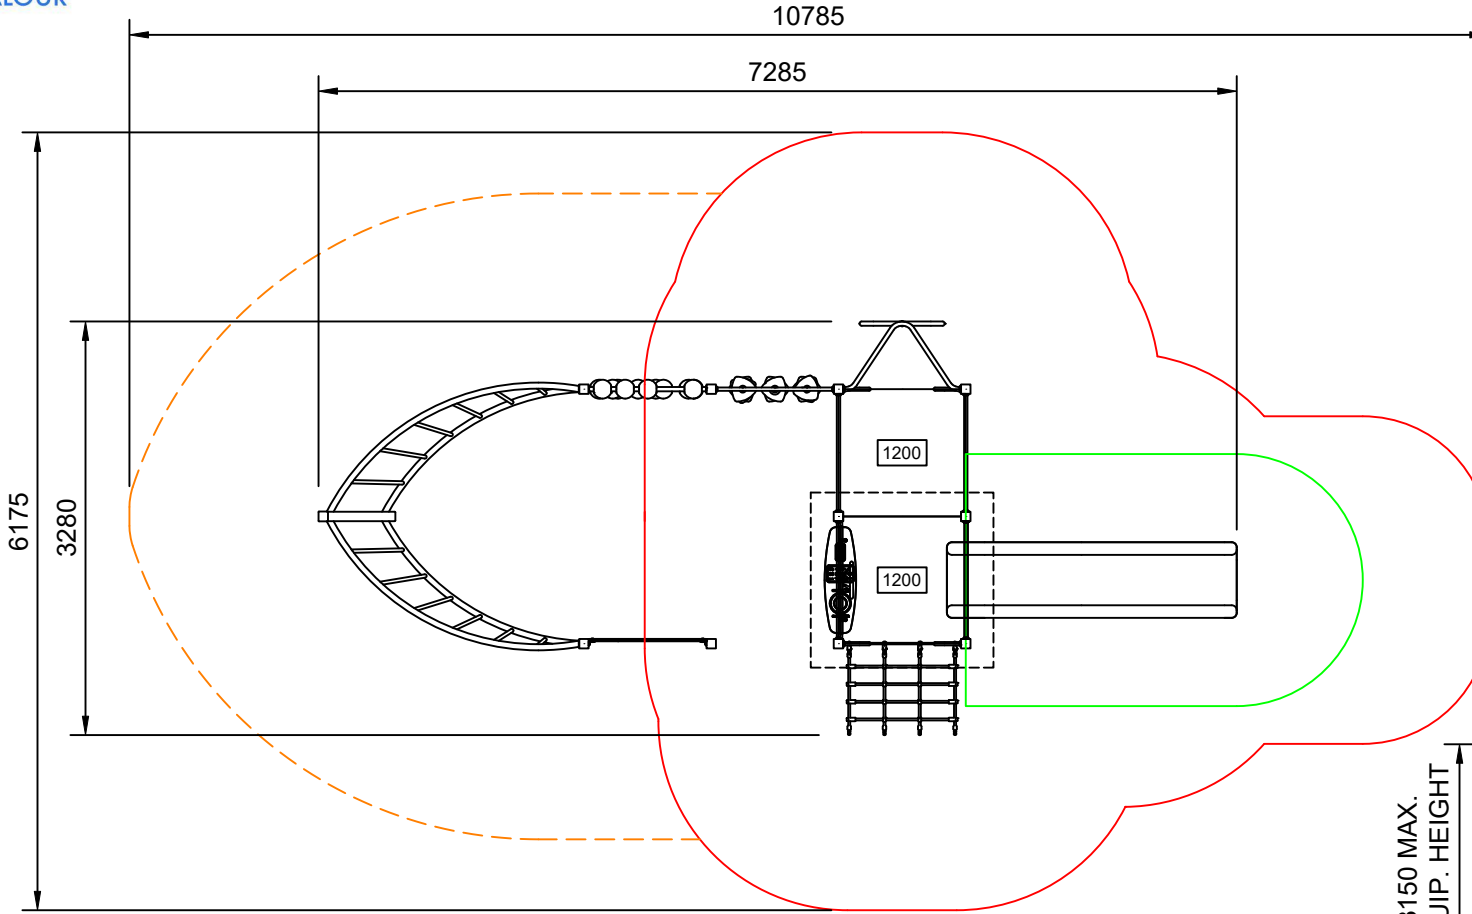

**AP7231A - Seaford  
Combination Unit**

**Range:Valour**  
Equipment Layout  
Sheet 3 of 4

Activity Playgrounds Pty Ltd  
Designed & Manufactured by Australians for the Children of Australia

VALOUR

**Legend:**

- Impact Area as per AS4685:2021
- Free Space as per AS4685:2021
- - - Recommended Surfacing Area
- - - Circulation Area as per AS4685:2021

**Scalebar (m): (Do Not Scale For Dimensions)**

**Notes:**

1. Provide impact attenuating surfacing to impact area as per AS4422:2016 and AS4685.1:2021.