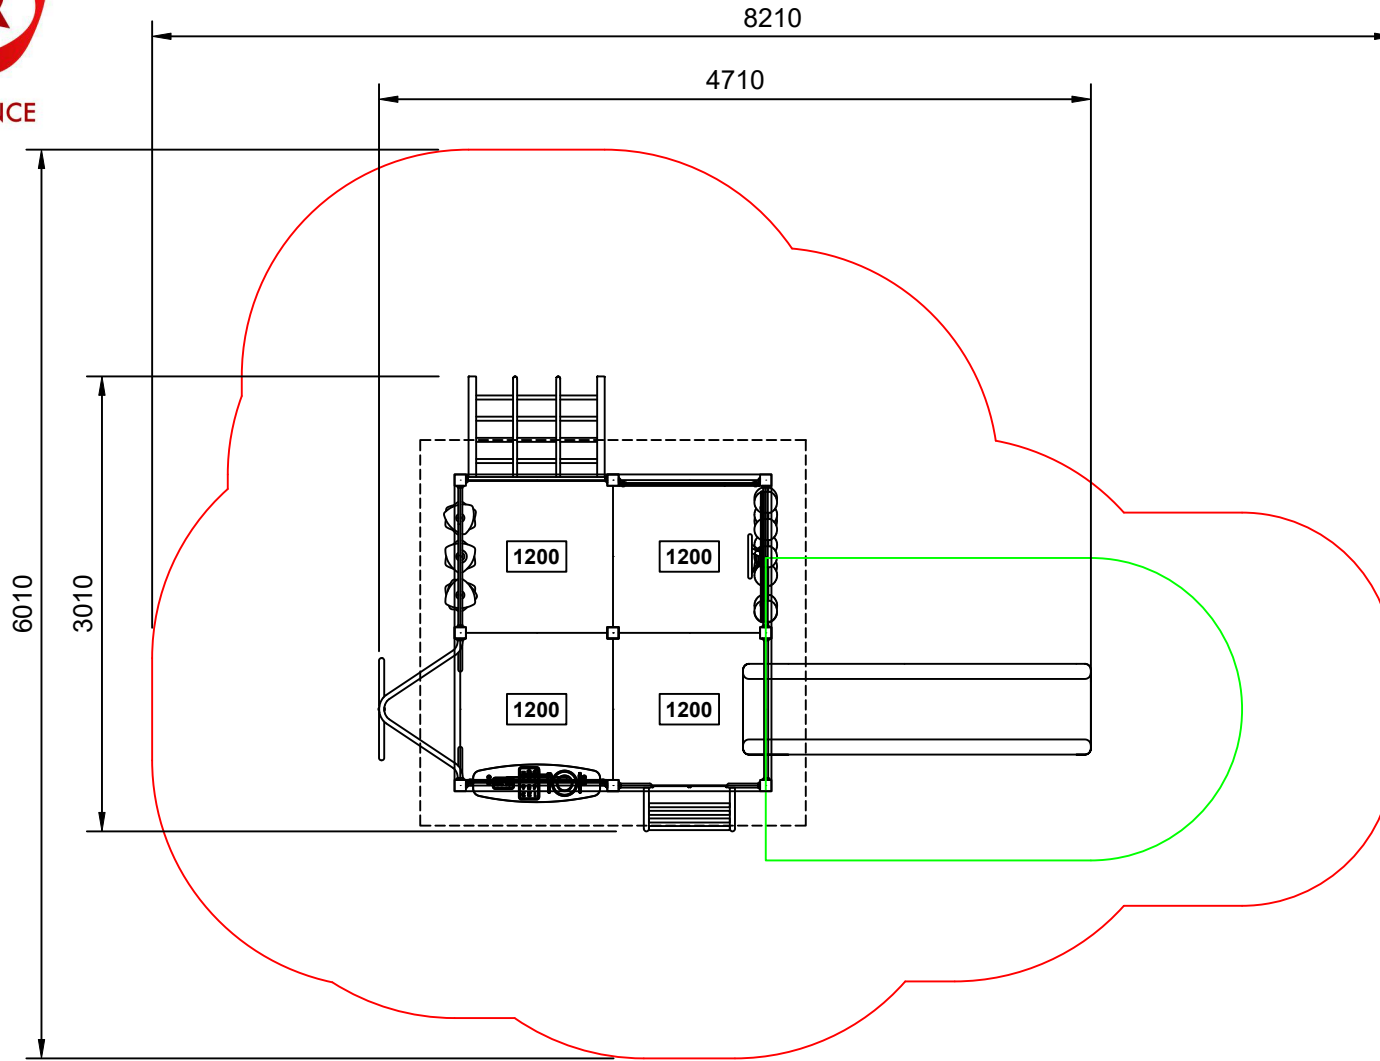

🌐 activityplaygrounds.com.au

**AP7236A - Potoroo  
Combination Unit**

**Range:Resilience  
Equipment Layout  
Sheet 3 of 4**

Activity Playgrounds Pty Ltd  
Designed & Manufactured by Australians for the Children of Australia

RESILIENCE

**Legend:**

- Impact Area as per AS4685:2021
- Free Space as per AS4685:2021
- - - Recommended Surfacing Area
- - - Circulation Area as per AS4685:2021

**Scalebar (m): (Do Not Scale For Dimensions)**