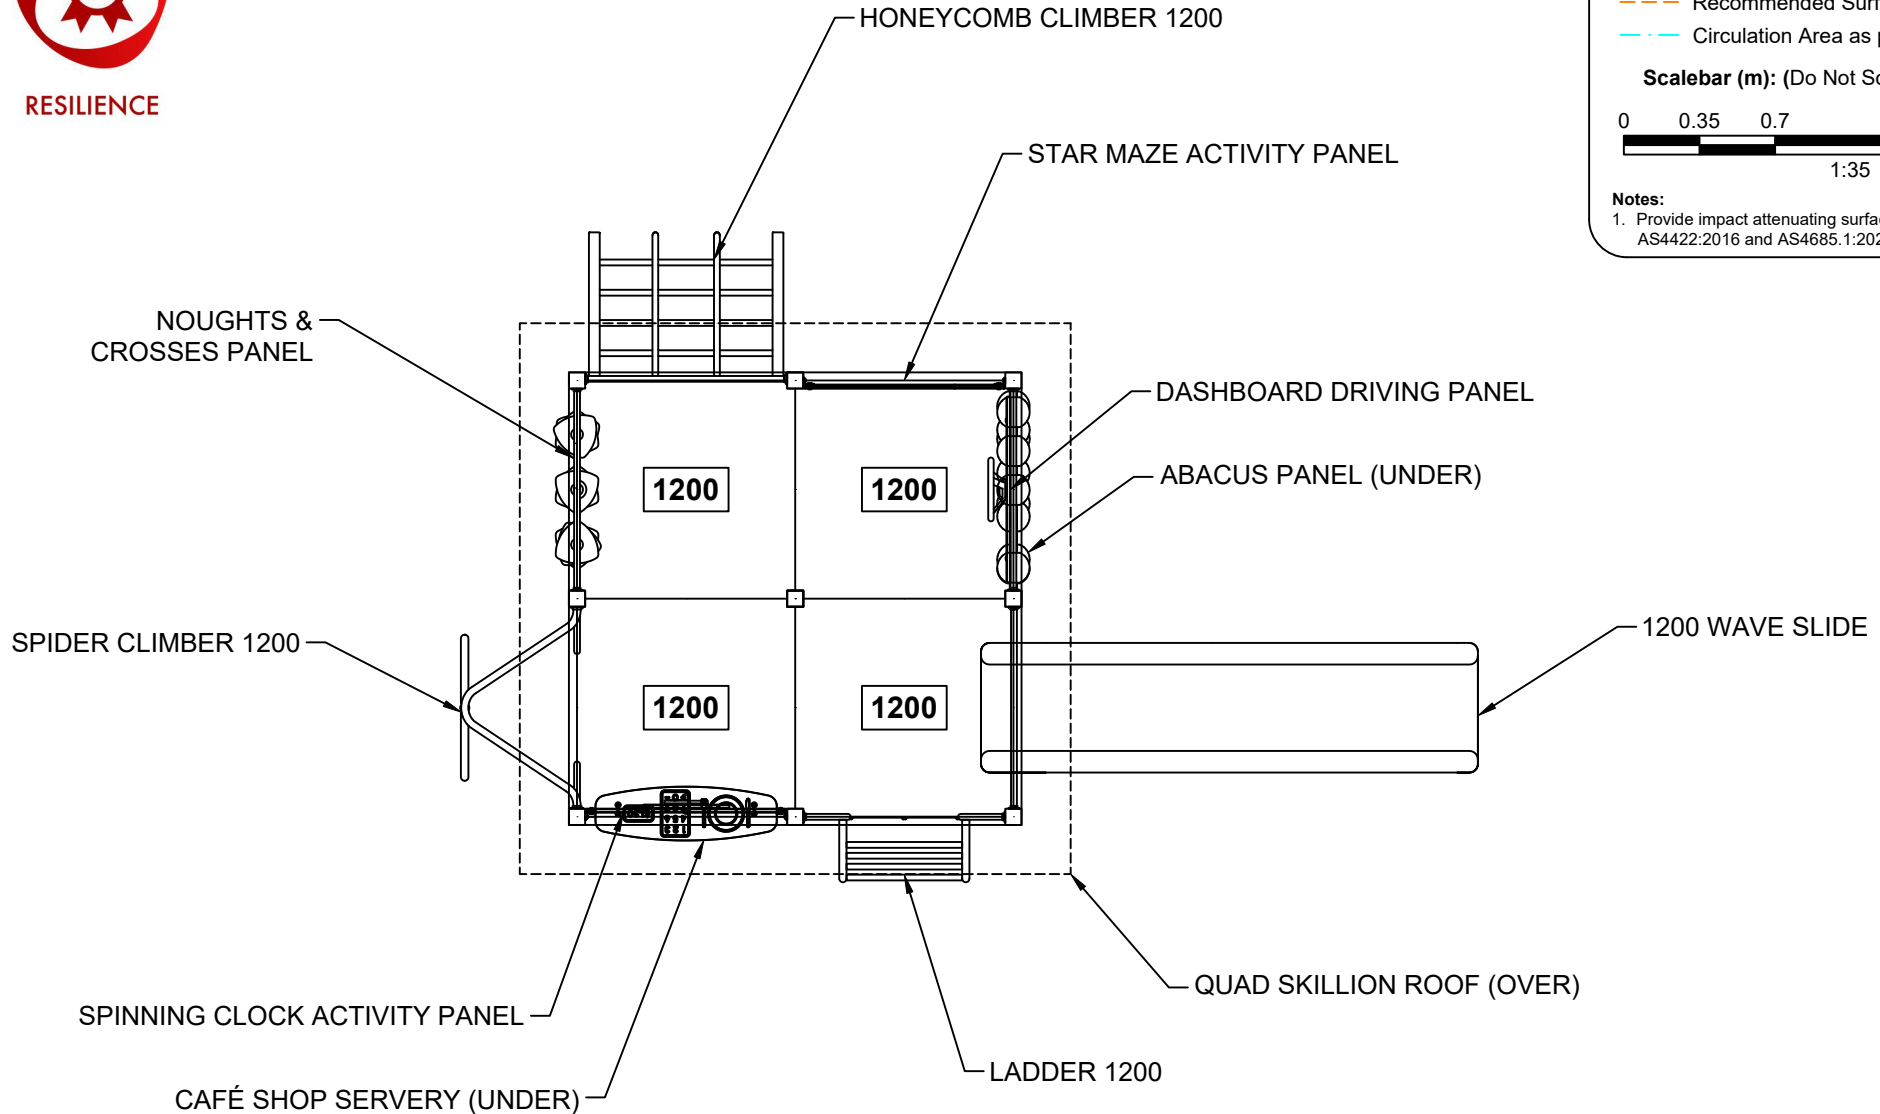

**Scalebar (m):** (Do Not Scale For Dimensions)

**Notes:**

1. Provide impact attenuating surfacing to impact area as per AS4422:2016 and AS4685.1:2021.

**Activity Playgrounds Pty Ltd**

☎ 1800 062 541

✉ office@activityplaygrounds.com.au