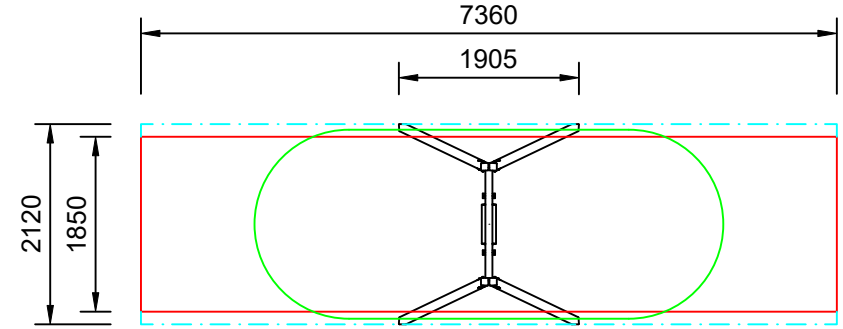

RESILIENCE

Plan View
Scale: 1:80

Elevation
Scale: 1:50

Specifications:

Product Range	Resilience
Target Age Range	2-6 Years
Max Equipment Height	2375mm
Critical Fall Height	1325mm
Soft Fall Area	14m ²

Legend:

- Impact Area as per AS4685:2021
- Free Space as per AS4685:2021
- - - Recommended Clearance Area
- - - Circulation Area as per AS4685:2021

- Provide impact attenuating surfacing to impact area as per AS4422:2016 and AS4685.1:2021.

Scalebars (m)

Do Not Scale For Dimensions