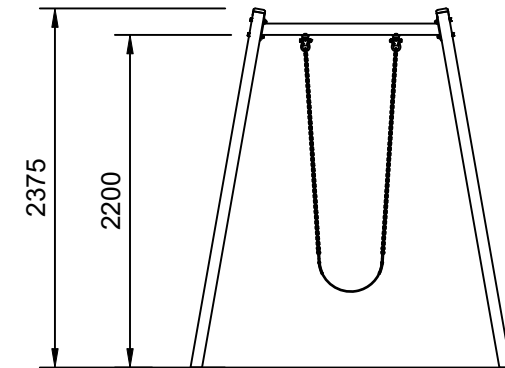

RESILIENCE

Plan View
Scale: 1:80

Elevation
Scale: 1:50

Specifications:

Product Range	Resilience
Target Age Range	2-6 Years
Max Equipment Height	2375mm
Critical Fall Height	1325mm
Soft Fall Area	14m ²

Legend:

- Impact Area as per AS4685:2021
- Free Space as per AS4685:2021
- - - Recommended Clearance Area
- - - Circulation Area as per AS4685:2021

- Provide impact attenuating surfacing to impact area as per AS4422:2016 and AS4685.1:2021.

Scalebars (m)

Do Not Scale For Dimensions