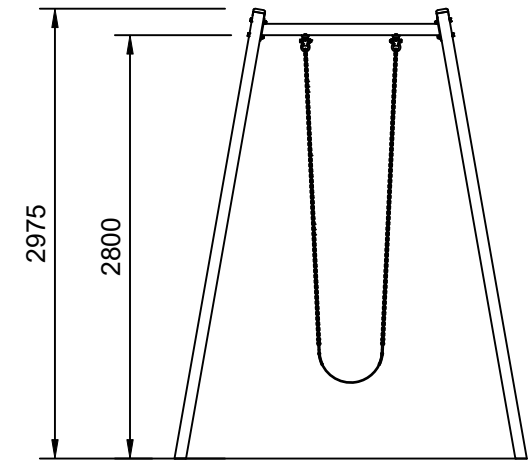

RESILIENCE

Plan View
Scale: 1:90

Elevation
Scale: 1:50

Specifications:

Product Range	Resilience
Target Age Range	2-12 Years
Max Equipment Height	2975mm
Critical Fall Height	1625mm
Soft Fall Area	16m ²

Legend:

- Impact Area as per AS4685:2021
- Free Space as per AS4685:2021
- - - Recommended Clearance Area
- - - Circulation Area as per AS4685:2021

• Provide impact attenuating surfacing to impact area as per AS4422:2016 and AS4685.1:2021.

Scalebars (m)

Do Not Scale For Dimensions