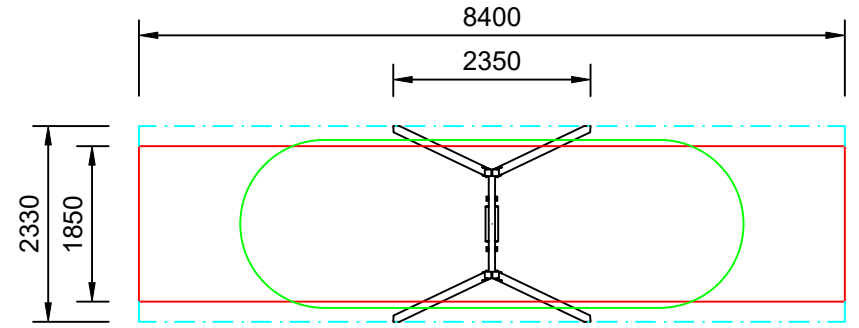

RESILIENCE

Plan View
Scale: 1:90

Elevation
Scale: 1:50

Specifications:

Product Range	Resilience
Target Age Range	2-12 Years
Max Equipment Height	2975mm
Critical Fall Height	1625mm
Soft Fall Area	16m ²

Legend:

- Impact Area as per AS4685:2021
- Free Space as per AS4685:2021
- - - Recommended Clearance Area
- - - Circulation Area as per AS4685:2021

• Provide impact attenuating surfacing to impact area as per AS4422:2016 and AS4685.1:2021.

Scalebars (m)

Do Not Scale For Dimensions