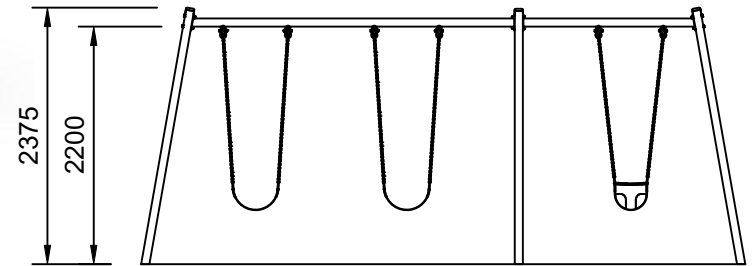

RESILIENCE

Plan View
Scale: 1:100

Elevation
Scale: 1:70

Specifications:

Product Range	Resilience
Target Age Range	2-6 Years
Max Equipment Height	2375mm
Critical Fall Height	1325mm
Soft Fall Area	40m ²

Legend:

- Impact Area as per AS4685:2021
- Free Space as per AS4685:2021
- - - Recommended Clearance Area
- - - Circulation Area as per AS4685:2021

- Provide impact attenuating surfacing to impact area as per AS4422:2016 and AS4685.1:2021.

Scalebars (m)

Do Not Scale For Dimensions