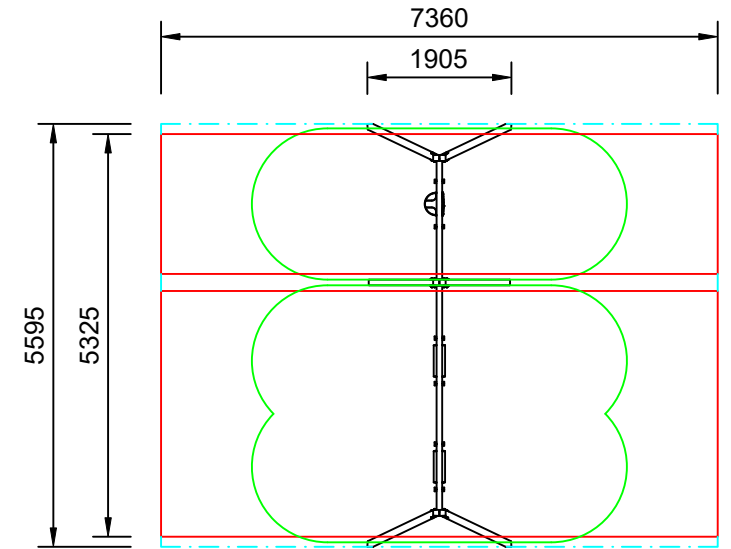

RESILIENCE

Plan View
Scale: 1:100

Elevation
Scale: 1:70

Specifications:

Product Range	Resilience
Target Age Range	2-6 Years
Max Equipment Height	2375mm
Critical Fall Height	1325mm
Soft Fall Area	40m ²

Legend:

- Impact Area as per AS4685:2021
- Free Space as per AS4685:2021
- - - Recommended Clearance Area
- - - Circulation Area as per AS4685:2021

- Provide impact attenuating surfacing to impact area as per AS4422:2016 and AS4685.1:2021.

Scalebars (m)

Do Not Scale For Dimensions