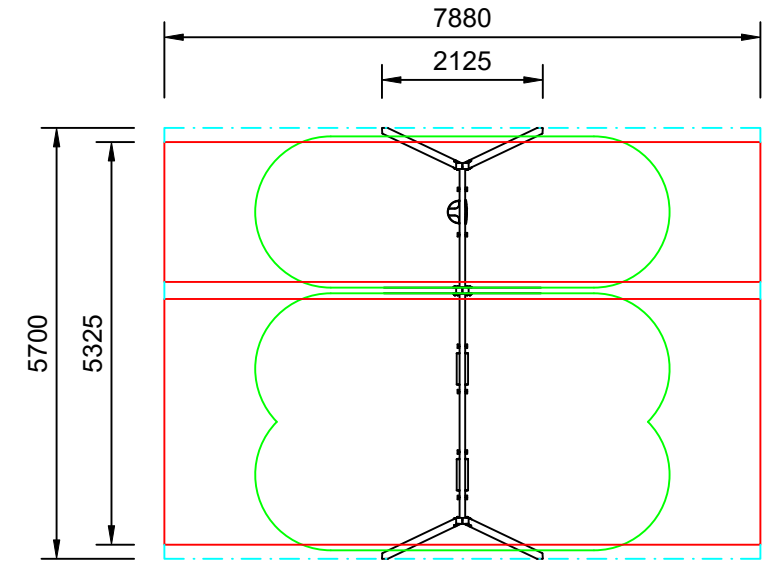

RESILIENCE

Plan View
Scale: 1:100

Elevation
Scale: 1:70

Specifications:

Product Range	Resilience
Target Age Range	2-8 Years
Max Equipment Height	2675mm
Critical Fall Height	1475mm
Soft Fall Area	42m ²

Legend:

- Impact Area as per AS4685:2021
- Free Space as per AS4685:2021
- - - Recommended Clearance Area
- - - Circulation Area as per AS4685:2021

• Provide impact attenuating surfacing to impact area as per AS4422:2016 and AS4685.1:2021.

Scalebars (m)
Do Not Scale For Dimensions