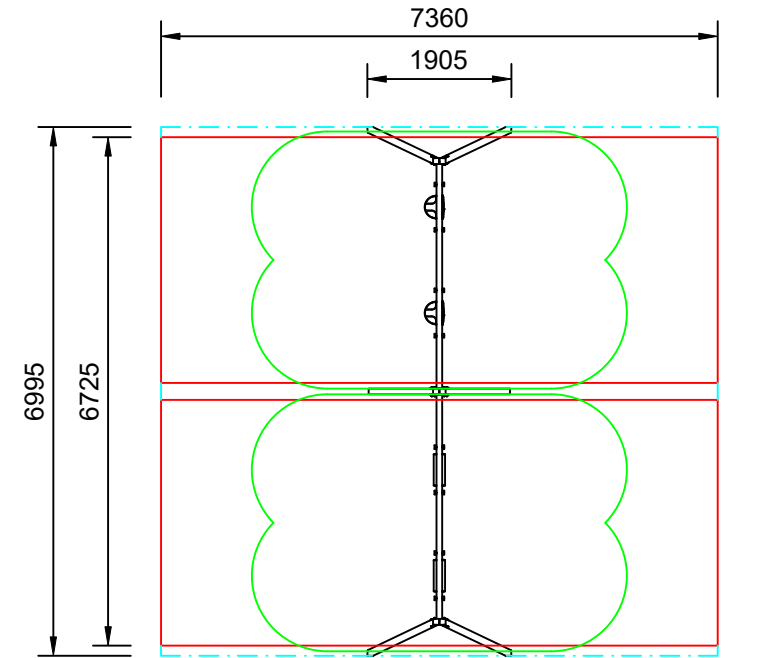

RESILIENCE

Plan View
Scale: 1:100

Elevation
Scale: 1:85

Specifications:

| | |
|----------------------|------------------|
| Product Range | Resilience |
| Target Age Range | 2-6 Years |
| Max Equipment Height | 2375mm |
| Critical Fall Height | 1325mm |
| Soft Fall Area | 50m ² |

Legend:

- Impact Area as per AS4685:2021
- Free Space as per AS4685:2021
- Recommended Clearance Area
- - - Circulation Area as per AS4685:2021

• Provide impact attenuating surfacing to impact area as per AS4422:2016 and AS4685.1:2021.