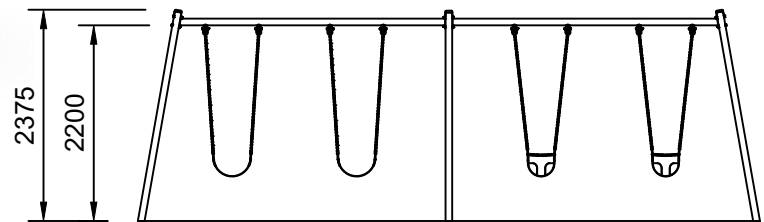

RESILIENCE

Plan View
Scale: 1:100

Elevation
Scale: 1:85

Specifications:

| | |
|----------------------|------------------|
| Product Range | Resilience |
| Target Age Range | 2-6 Years |
| Max Equipment Height | 2375mm |
| Critical Fall Height | 1325mm |
| Soft Fall Area | 50m ² |

Legend:

- Impact Area as per AS4685:2021
- Free Space as per AS4685:2021
- Recommended Clearance Area
- - - Circulation Area as per AS4685:2021

• Provide impact attenuating surfacing to impact area as per AS4422:2016 and AS4685.1:2021.