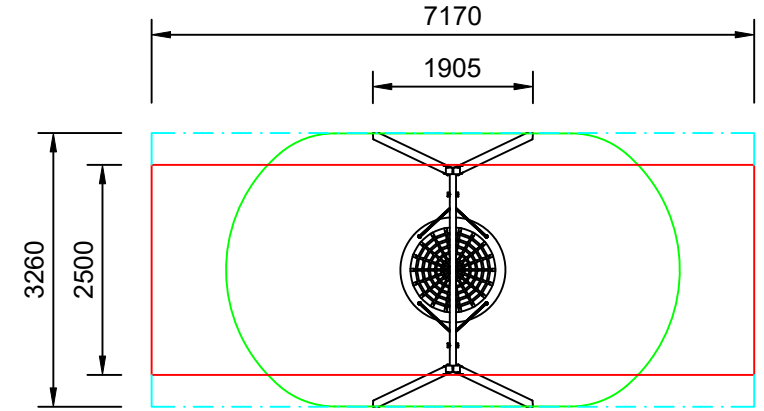

RESILIENCE

Plan View
Scale: 1:90

Elevation
Scale: 1:50

Specifications:

Product Range	Resilience
Target Age Range	2-6 Years
Max Equipment Height	2375mm
Critical Fall Height	1390mm
Soft Fall Area	18m ²

Legend:

- Impact Area as per AS4685:2021
- Free Space as per AS4685:2021
- - - Recommended Clearance Area
- - - Circulation Area as per AS4685:2021

• Provide impact attenuating surfacing to impact area as per AS4422:2016 and AS4685.1:2021.

Scalebars (m)

Do Not Scale For Dimensions