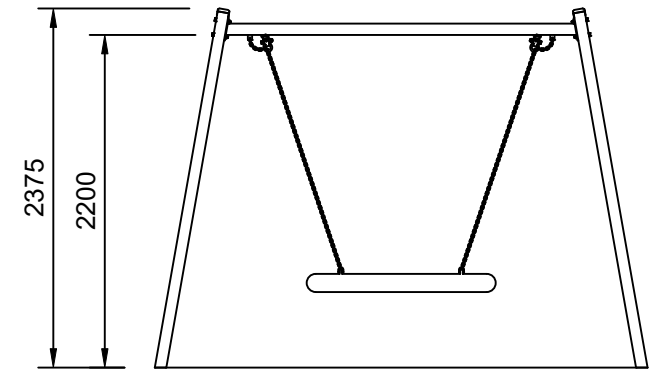

RESILIENCE

Plan View
Scale: 1:90

Elevation
Scale: 1:50

Specifications:

Product Range	Resilience
Target Age Range	2-6 Years
Max Equipment Height	2375mm
Critical Fall Height	1390mm
Soft Fall Area	18m ²

Legend:

- Impact Area as per AS4685:2021
- Free Space as per AS4685:2021
- - - Recommended Clearance Area
- - - Circulation Area as per AS4685:2021

• Provide impact attenuating surfacing to impact area as per AS4422:2016 and AS4685.1:2021.

Scalebars (m)

Do Not Scale For Dimensions