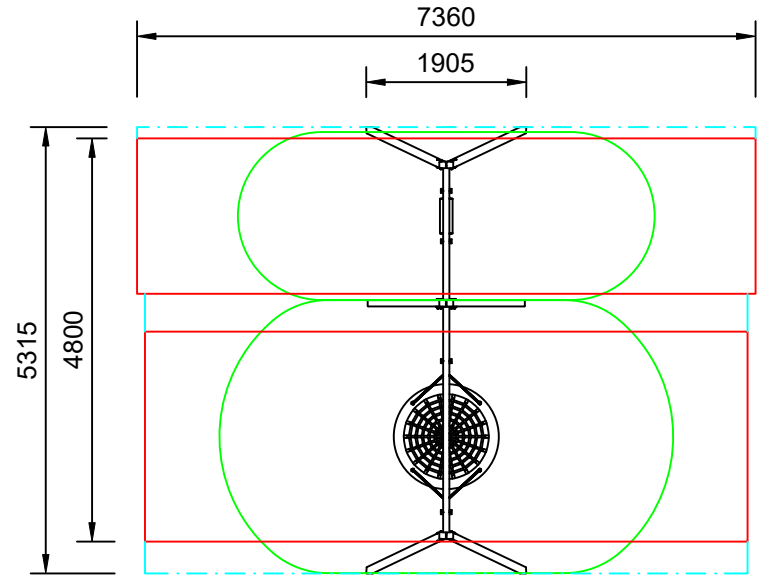

RESILIENCE

Plan View
Scale: 1:90

Elevation
Scale: 1:70

Specifications:

Product Range	Resilience
Target Age Range	2-6 Years
Max Equipment Height	2375mm
Critical Fall Height	1390mm
Soft Fall Area	36m ²

Legend:

- Impact Area as per AS4685:2021
- Free Space as per AS4685:2021
- - - Recommended Clearance Area
- - - Circulation Area as per AS4685:2021

- Provide impact attenuating surfacing to impact area as per AS4422:2016 and AS4685.1:2021.

Scalebars (m)
Do Not Scale For Dimensions