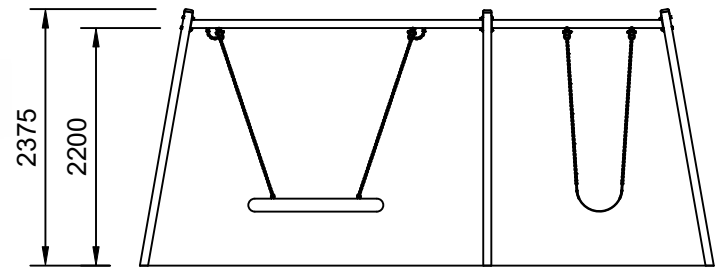

RESILIENCE

Plan View
Scale: 1:90

Elevation
Scale: 1:70

Specifications:

Product Range	Resilience
Target Age Range	2-6 Years
Max Equipment Height	2375mm
Critical Fall Height	1390mm
Soft Fall Area	36m ²

Legend:

- Impact Area as per AS4685:2021
- Free Space as per AS4685:2021
- - - Recommended Clearance Area
- - - Circulation Area as per AS4685:2021

- Provide impact attenuating surfacing to impact area as per AS4422:2016 and AS4685.1:2021.

Scalebars (m)
Do Not Scale For Dimensions