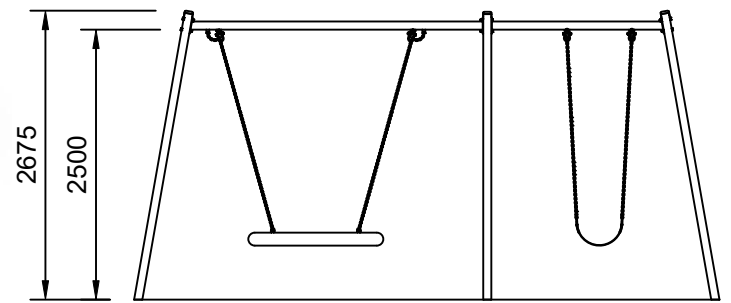

RESILIENCE

Plan View
Scale: 1:90

Elevation
Scale: 1:70

Specifications:

Product Range	Resilience
Target Age Range	2-8 Years
Max Equipment Height	2675mm
Critical Fall Height	1540mm
Soft Fall Area	38m ²

Legend:

- Impact Area as per AS4685:2021
- Free Space as per AS4685:2021
- - - Recommended Clearance Area
- - - Circulation Area as per AS4685:2021

• Provide impact attenuating surfacing to impact area as per AS4422:2016 and AS4685.1:2021.