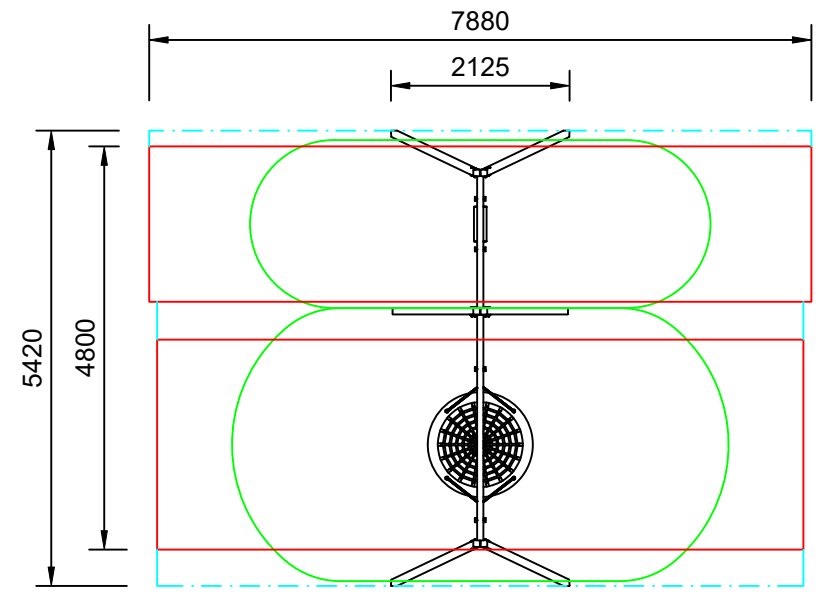

RESILIENCE

Plan View
Scale: 1:90

Elevation
Scale: 1:70

Specifications:

Product Range	Resilience
Target Age Range	2-8 Years
Max Equipment Height	2675mm
Critical Fall Height	1540mm
Soft Fall Area	38m ²

Legend:

- Impact Area as per AS4685:2021
- Free Space as per AS4685:2021
- - - Recommended Clearance Area
- - - Circulation Area as per AS4685:2021

• Provide impact attenuating surfacing to impact area as per AS4422:2016 and AS4685.1:2021.

Scalebars (m)
Do Not Scale For Dimensions

Activity Playgrounds Pty Ltd
 Designed & Manufactured by Australians for the Children of Australia