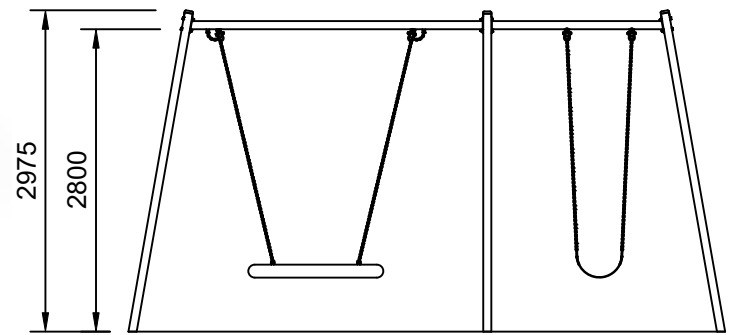

RESILIENCE

Plan View
Scale: 1:90

Elevation
Scale: 1:70

Specifications:

Product Range	Resilience
Target Age Range	2-12 Years
Max Equipment Height	2975mm
Critical Fall Height	1690mm
Soft Fall Area	41m ²

Legend:

- Impact Area as per AS4685:2021
- Free Space as per AS4685:2021
- - - Recommended Clearance Area
- - - Circulation Area as per AS4685:2021

• Provide impact attenuating surfacing to impact area as per AS4422:2016 and AS4685.1:2021.

Scalebars (m)
Do Not Scale For Dimensions