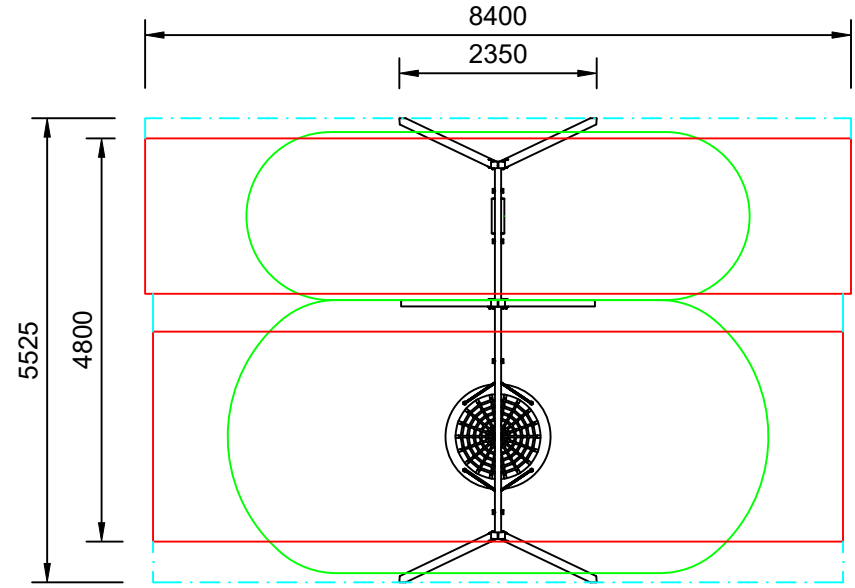

RESILIENCE

Plan View
Scale: 1:90

Elevation
Scale: 1:70

Specifications:

Product Range	Resilience
Target Age Range	2-12 Years
Max Equipment Height	2975mm
Critical Fall Height	1690mm
Soft Fall Area	41m ²

Legend:

- Impact Area as per AS4685:2021
- Free Space as per AS4685:2021
- - - Recommended Clearance Area
- - - Circulation Area as per AS4685:2021

• Provide impact attenuating surfacing to impact area as per AS4422:2016 and AS4685.1:2021.

Scalebars (m)
Do Not Scale For Dimensions