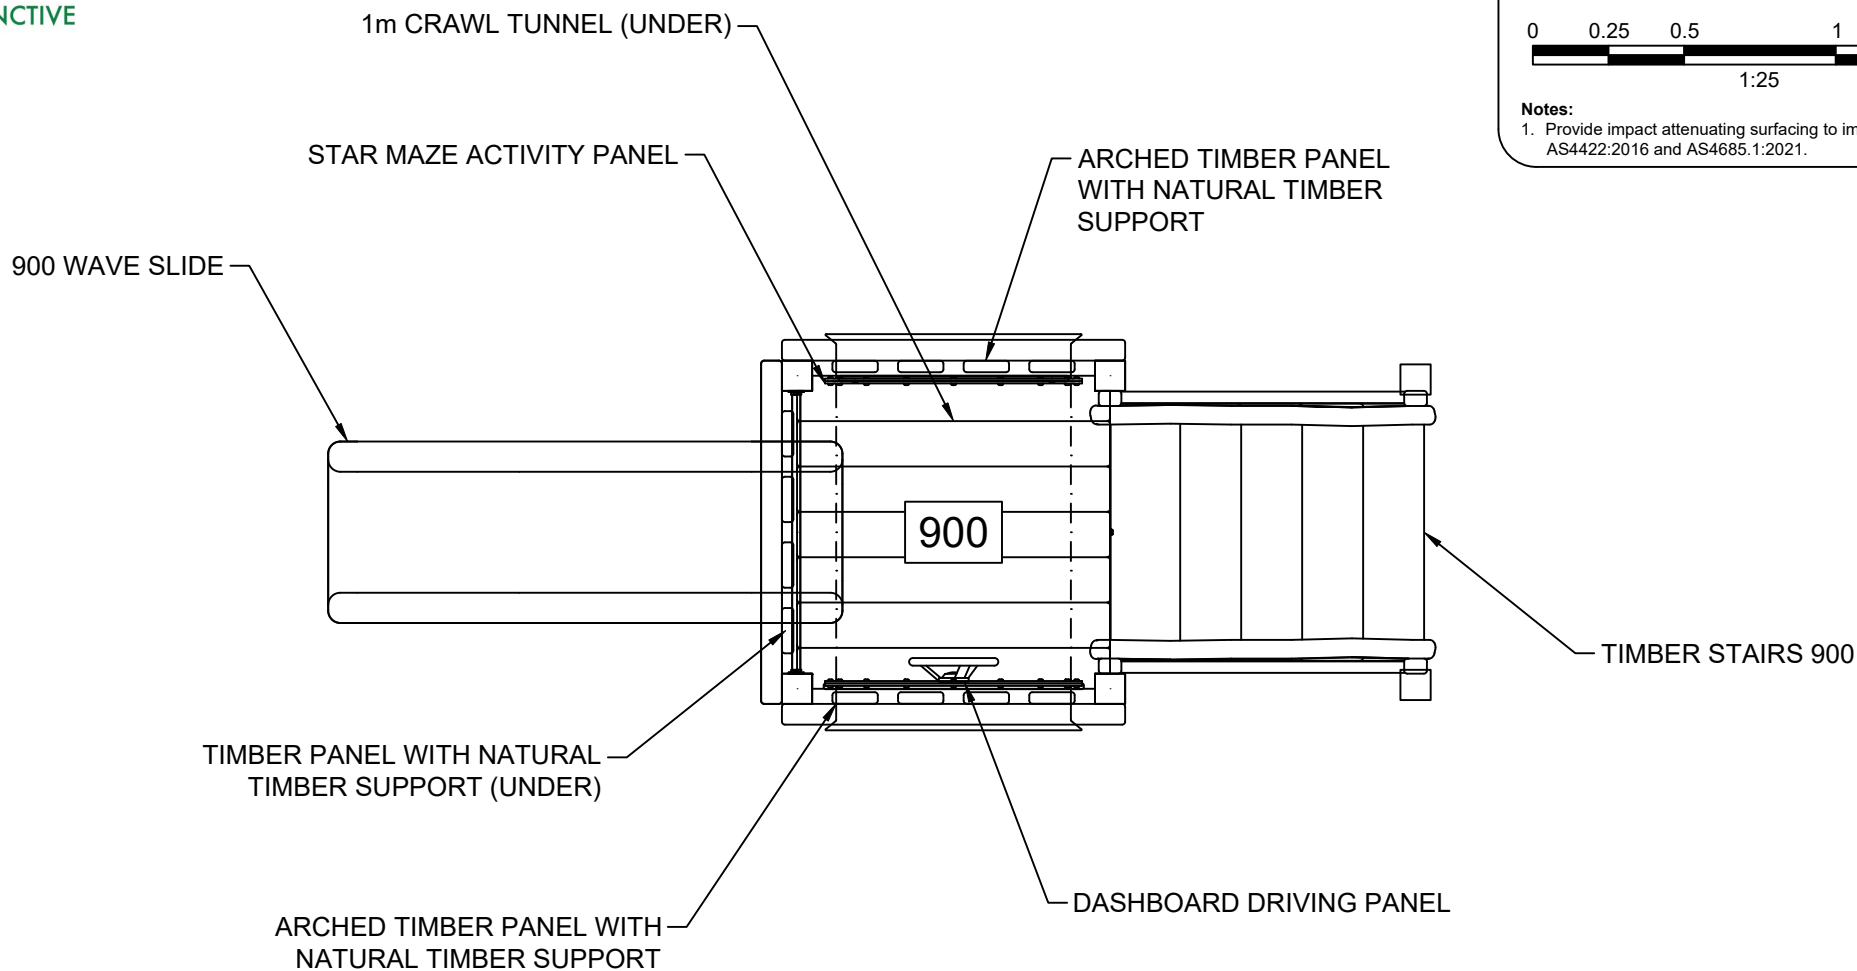

INSTINCTIVE

Legend:

- Impact Area as per AS4685:2021
- Free Space as per AS4685:2021
- Recommended Surfacing Area
- Circulation Area as per AS4685:2021

Scalebar (m): (Do Not Scale For Dimensions)

Notes:

1. Provide impact attenuating surfacing to impact area as per AS4422:2016 and AS4685.1:2021.