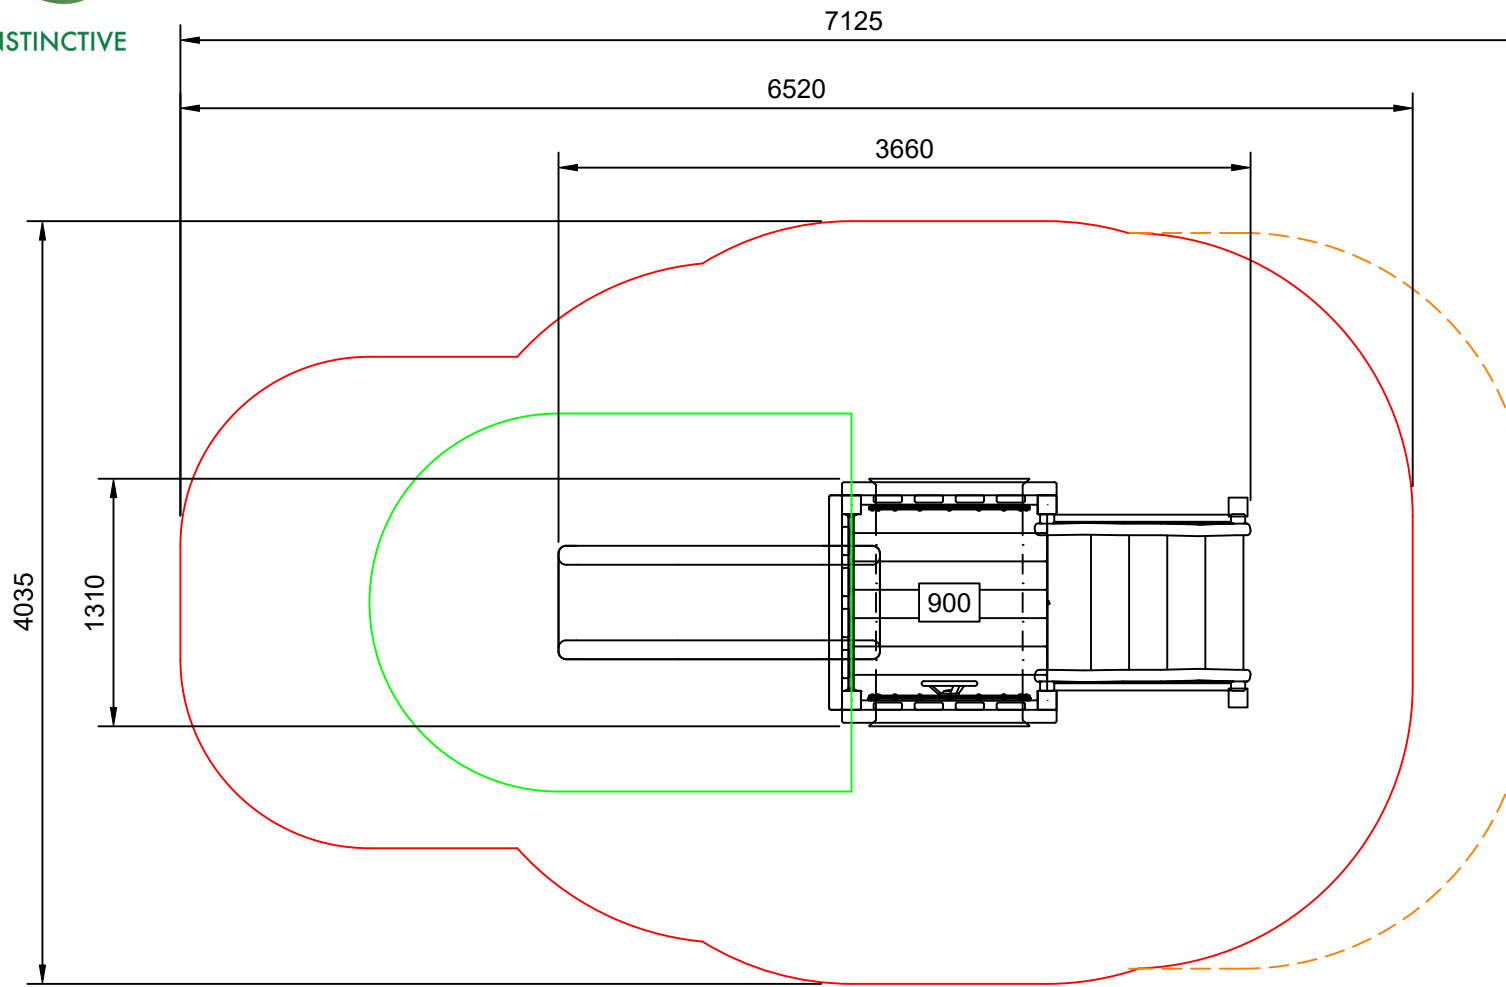

INSTINCTIVE

Legend:

- Impact Area as per AS4685:2021
- Free Space as per AS4685:2021
- Recommended Surfacing Area
- Circulation Area as per AS4685.2021

Scalebar (m): (Do Not Scale For Dimensions)

Notes:

1. Provide impact attenuating surfacing to impact area as per AS4422:2016 and AS4685.1:2021.