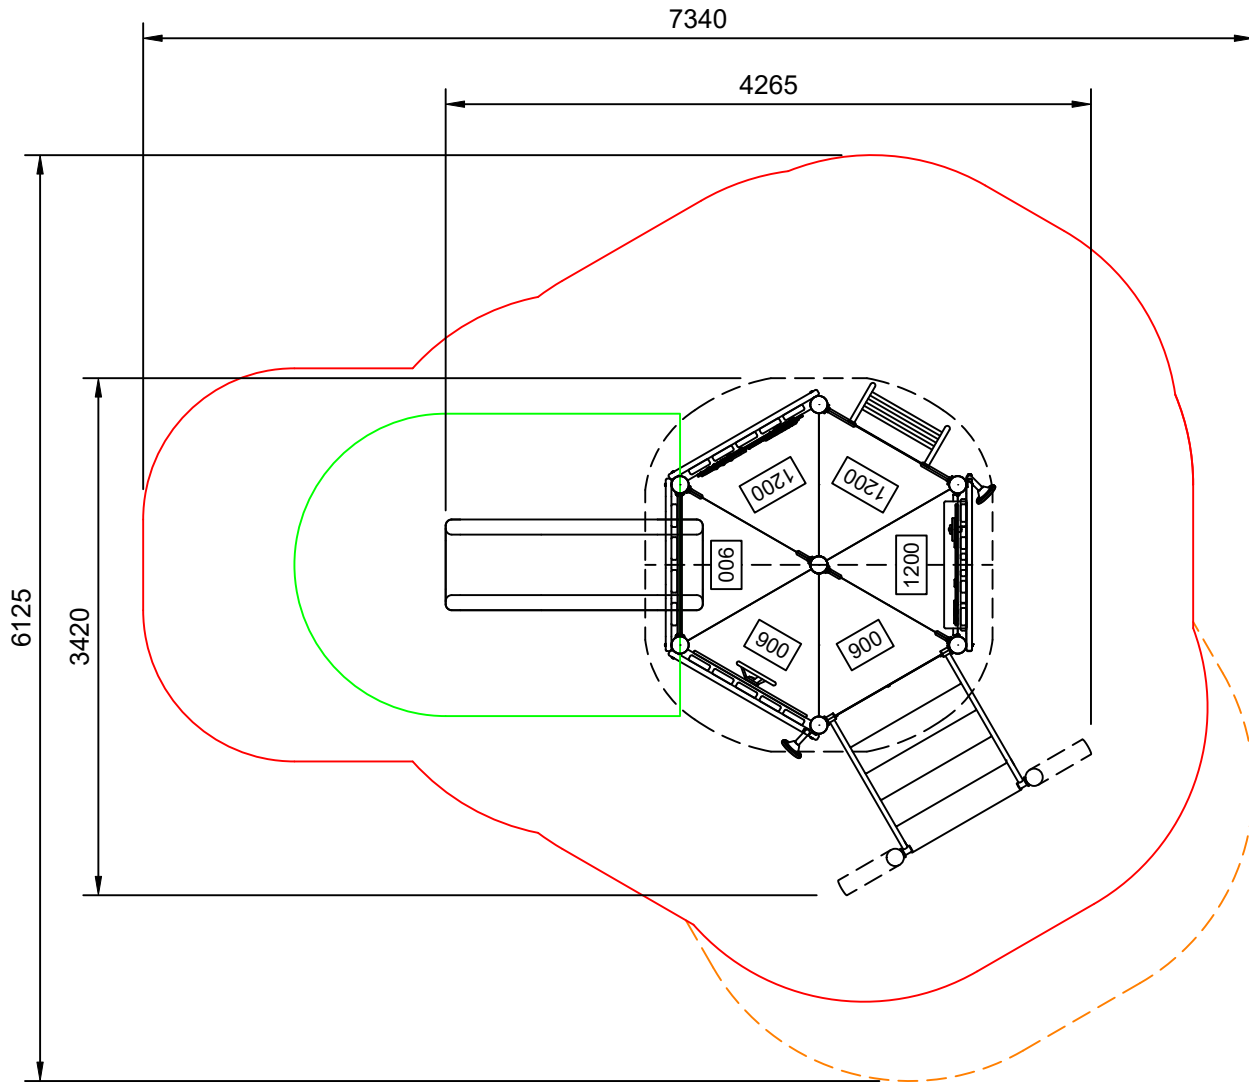

NATIVE

Legend:

- Impact Area as per AS4685:2021
- Free Space as per AS4685:2021
- - - Recommended Surfacing Area
- - - Circulation Area as per AS4685:2021

Scalebar (m): (Do Not Scale For Dimensions)

Notes: