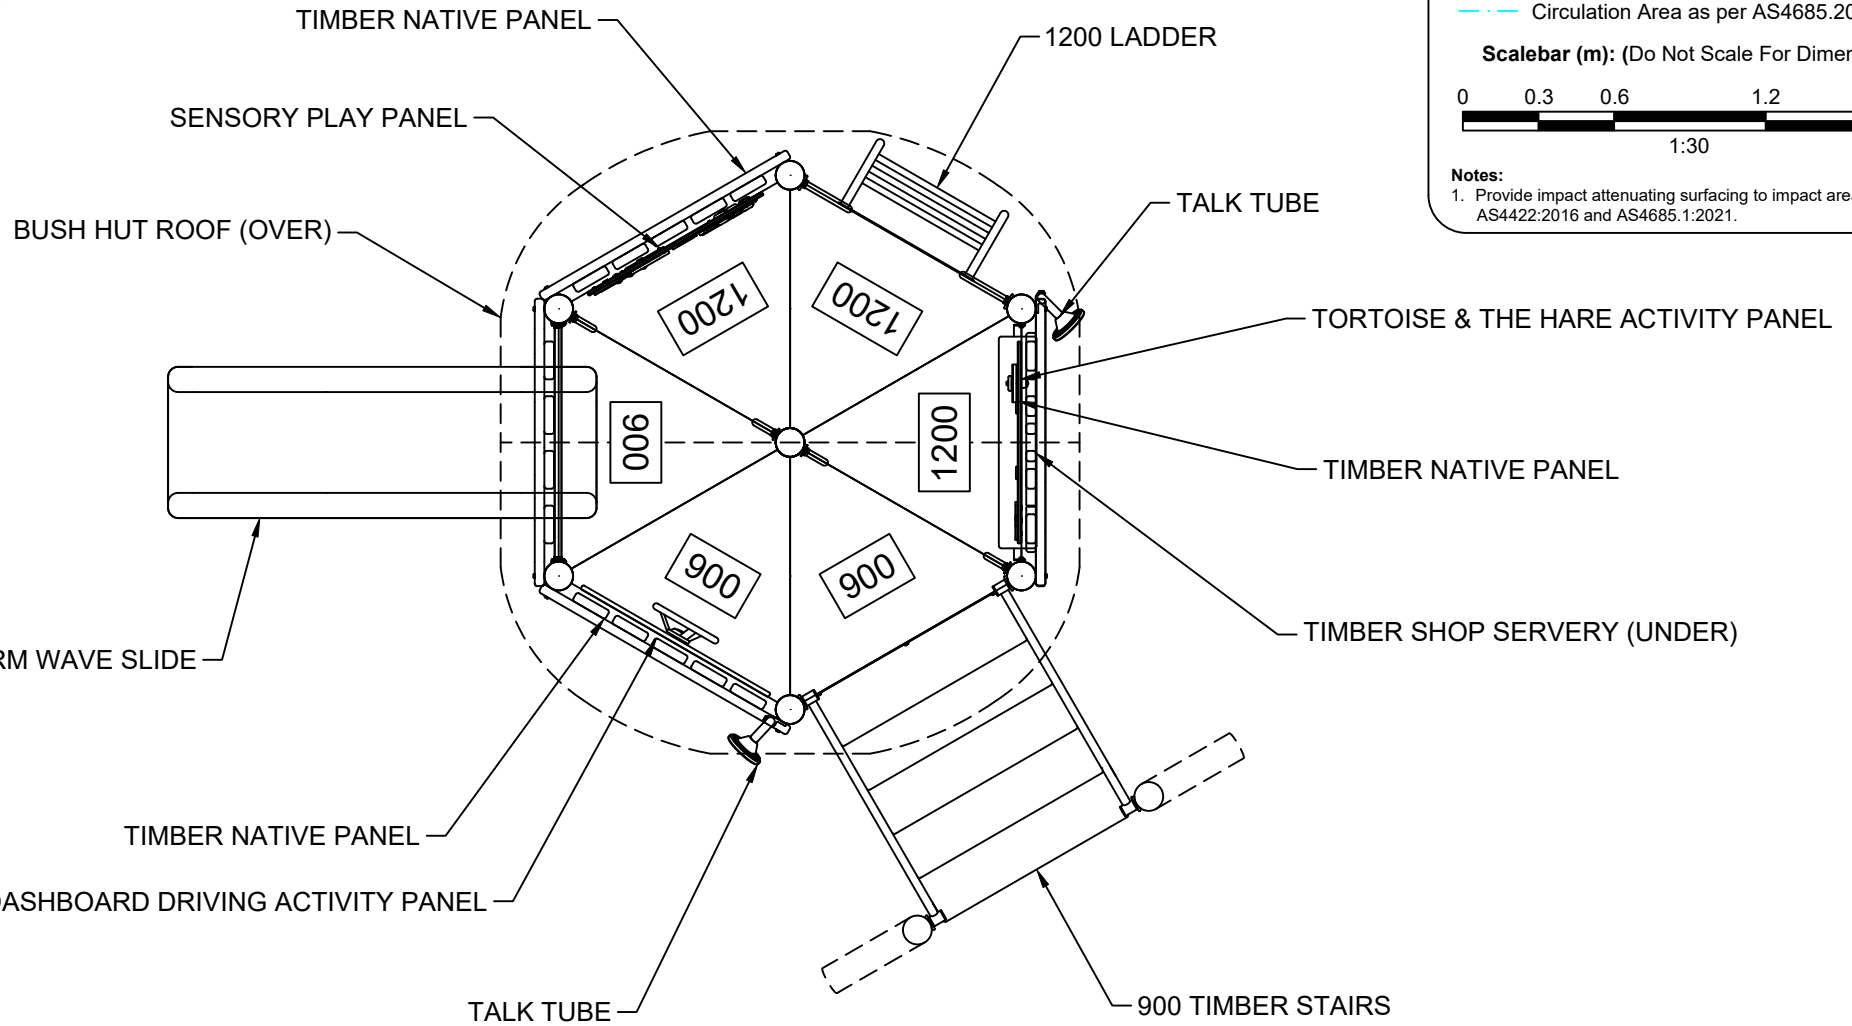

NATIVE

Legend:

- Impact Area as per AS4685:2021
- Free Space as per AS4685:2021
- Recommended Surfacing Area
- - - Circulation Area as per AS4685.2021

Scalebar (m): (Do Not Scale For Dimensions)

Notes:

1. Provide impact attenuating surfacing to impact area as per AS4422:2016 and AS4685.1:2021.