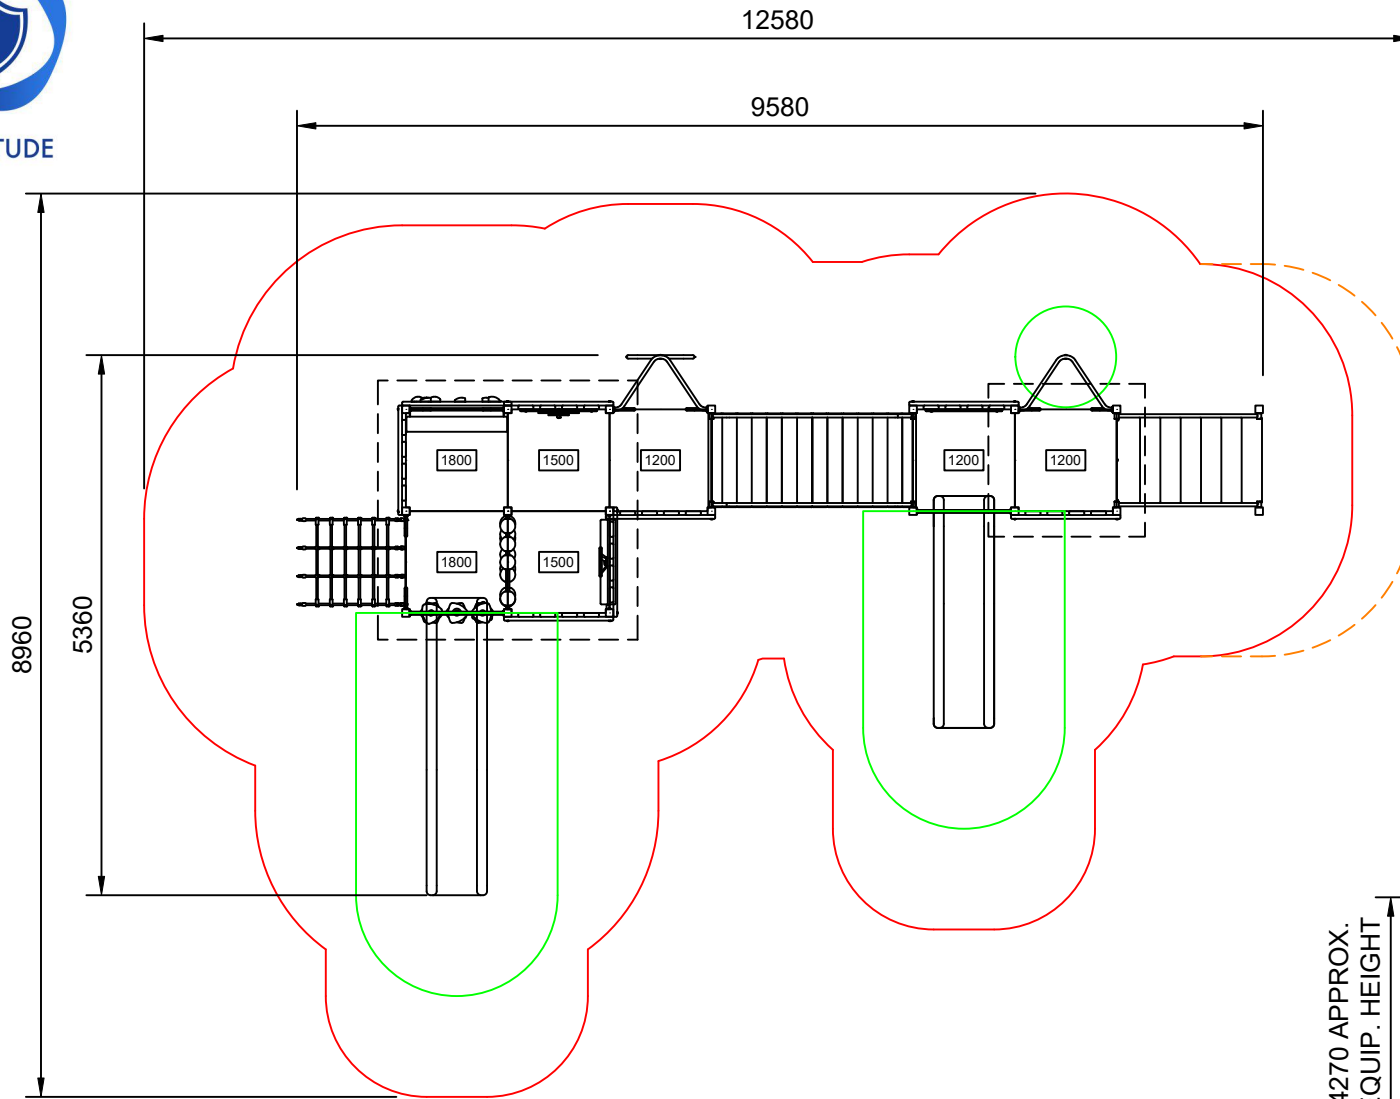

✉ office@activityplaygrounds.com.au

🌐 activityplaygrounds.com.au

**AP7320A - Lincoln Combination
Unit**

Range: Fortitude

Equipment Illustration

Sheet 2 of 4

Activity Playgrounds Pty Ltd
Designed & Manufactured by Australians for the Children of Australia

FORTITUDE

Legend:

- Impact Area as per AS4685:2021
- Free Space as per AS4685:2021
- Recommended Surfacing Area
- Circulation Area as per AS4685:2021

Scalebar (m): (Do Not Scale For Dimensions)

Notes:

1. Provide impact attenuating surfacing to impact area as per AS4422:2016 and AS4685.1:2021.

NOT TO SCALE

Activity Playgrounds Pty Ltd

- ☎ 1800 062 541
- ✉ office@activityplaygrounds.com.au
- 🌐 activityplaygrounds.com.au

AP7320A - Lincoln Combination Unit

Range:Fortitude
Impact Area & Free Space
Sheet 4 of 4