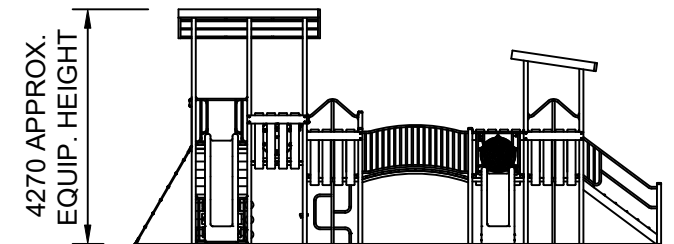

NOT TO SCALE

Activity Playgrounds Pty Ltd

- ☎ 1800 062 541
- ✉ office@activityplaygrounds.com.au
- 🌐 activityplaygrounds.com.au

AP7320A - Lincoln Combination Unit

Range:Fortitude
Impact Area & Free Space
Sheet 4 of 4