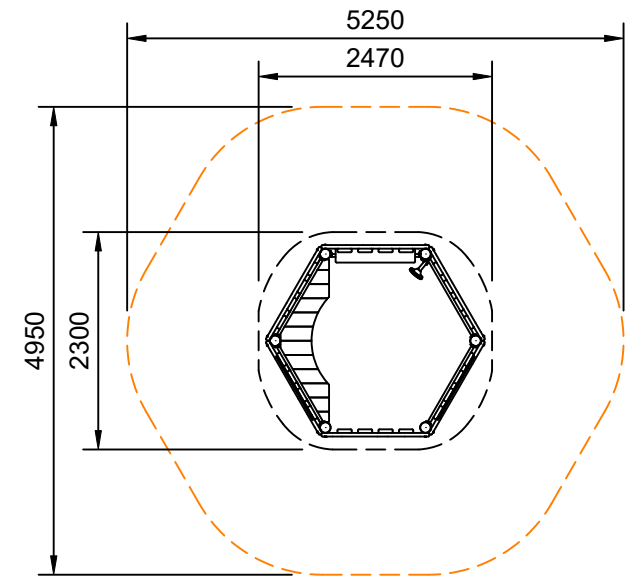

NATIVE

Plan View  
Scale: 1:80

Elevation  
Scale: 1:50

### Specifications:

Product Range	Native
Target Age Range	2-5 Years
Max Equipment Height	2420mm
Critical Fall Height	<600mm
Soft Fall Area	N/A

### Legend:

- Impact Area as per AS4685:2021
  - Free Space as per AS4685:2021
  - - - Recommended Clearance Area
  - - - Circulation Area as per AS4685:2021
- Provide impact attenuating surfacing to impact area as per AS4422:2016 and AS4685.1:2021.

Scalebars (m)  
Do Not Scale For Dimensions