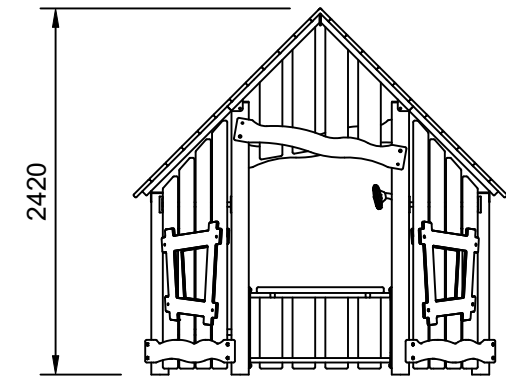

NATIVE

Plan View  
Scale: 1:80

Elevation  
Scale: 1:50

### Specifications:

Product Range	Native
Target Age Range	2-5 Years
Max Equipment Height	2420mm
Critical Fall Height	<600mm
Soft Fall Area	N/A