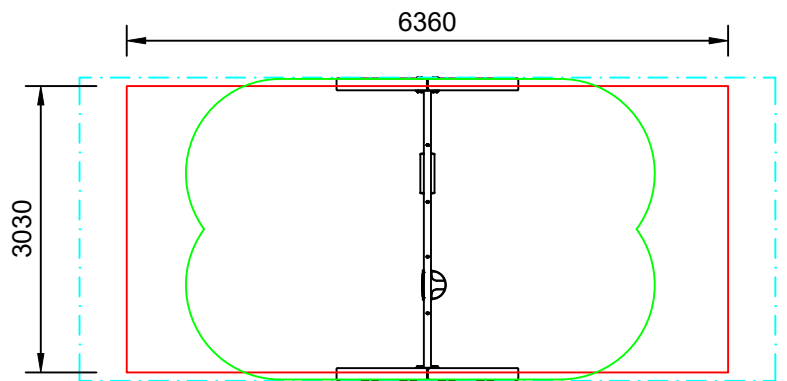

NOTE: THIS SWING IS SUITABLE FOR USE IN AN ELC SETTING ONLY. SWING SEATS SHOWN ARE INDICATIVE ONLY - SWING IS SUITABLE FOR USE WITH 2 x SINGLE SEATS OR 1 x BASKET SWING SEAT

Plan View
Scale: 1:80

Elevation
Scale: 1:50

Specifications:

Product Range	Instinctive
Target Age Range	2-5 Years
Max Equipment Height	2355mm
Critical Fall Height	1325mm
Soft Fall Area	19.5m ²

Legend:

- Impact Area as per AS4685:2021
 - Free Space as per AS4685:2021
 - - - Recommended Clearance Area
 - - - Circulation Area as per AS4685:2021
- Provide impact attenuating surfacing to impact area as per AS4422:2016 and AS4685.1:2021.

Scalebars (m)
Do Not Scale For Dimensions