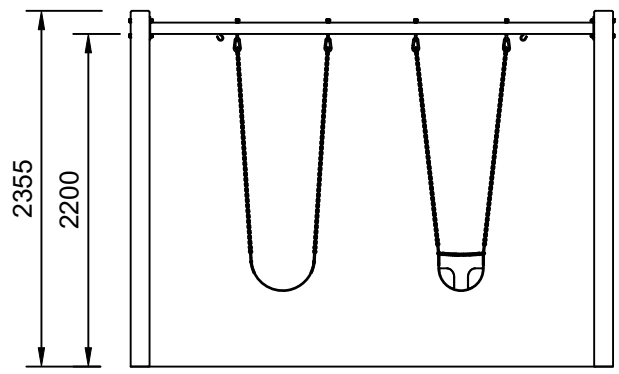

NOTE: THIS SWING IS SUITABLE FOR USE IN AN ELC SETTING ONLY. SWING SEATS SHOWN ARE INDICATIVE ONLY - SWING IS SUITABLE FOR USE WITH 2 x SINGLE SEATS OR 1 x BASKET SWING SEAT

Plan View
Scale: 1:80

Elevation
Scale: 1:50

Specifications:

Product Range	Instinctive
Target Age Range	2-5 Years
Max Equipment Height	2355mm
Critical Fall Height	1325mm
Soft Fall Area	19.5m ²

Legend:

- Impact Area as per AS4685:2021
 - Free Space as per AS4685:2021
 - - - Recommended Clearance Area
 - - - Circulation Area as per AS4685:2021
- Provide impact attenuating surfacing to impact area as per AS4422:2016 and AS4685.1:2021.

Scalebars (m)
Do Not Scale For Dimensions