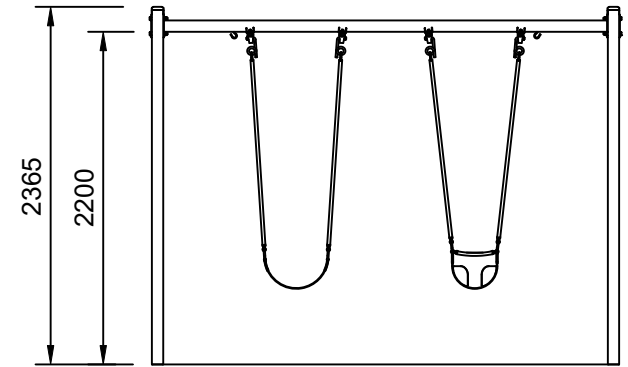

INSTINCTIVE

AP7058B - Steel ELC Swing

Plan View

Scale: 1:90

Elevation

Scale: 1:50

NOTE: THIS SWING IS SUITABLE FOR USE IN AN ELC SETTING ONLY. SWING SEATS SHOWN ARE INDICATIVE ONLY - SWING IS SUITABLE FOR USE WITH 2 x SINGLE SEATS OR 1 x BASKET SWING SEAT

Specifications:

Product Range	Instinctive
Target Age Range	2 - 5 Years
Max Equipment Height	2365mm
Critical Fall Height	1350mm
Soft Fall Area	20.5m ²

Legend:

- Impact Area as per AS4685:2021
- Free Space as per AS4685:2021
- - - Recommended Clearance Area
- - - Circulation Area as per AS4685:2021