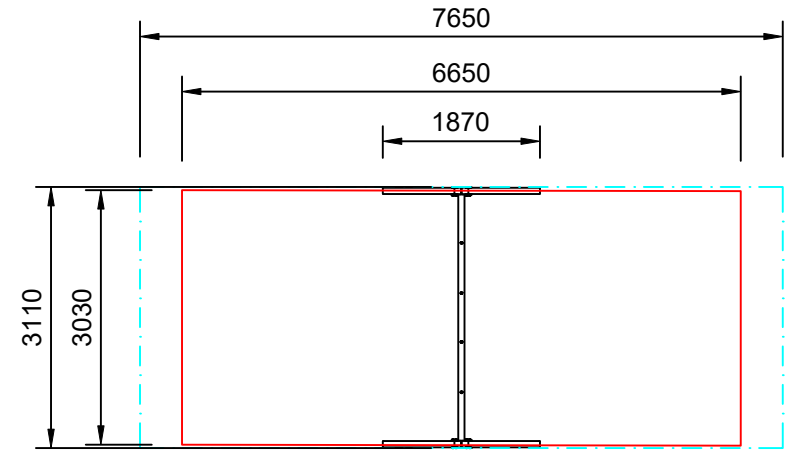

INSTINCTIVE

AP7058B - Steel ELC Swing

Plan View

Scale: 1:90

Elevation

Scale: 1:50

NOTE: THIS SWING IS SUITABLE FOR USE IN AN ELC SETTING ONLY. SWING SEATS SHOWN ARE INDICATIVE ONLY - SWING IS SUITABLE FOR USE WITH 2 x SINGLE SEATS OR 1 x BASKET SWING SEAT

Specifications:

Product Range	Instinctive
Target Age Range	2 - 5 Years
Max Equipment Height	2365mm
Critical Fall Height	1350mm
Soft Fall Area	20.5m ²

Legend:

- Impact Area as per AS4685:2021
- Free Space as per AS4685:2021
- - - Recommended Clearance Area
- - - Circulation Area as per AS4685:2021

- Provide impact attenuating surfacing to impact area as per AS4422:2022 and AS4685.1:2021.

0 0.9 1.8 3.6 5.4

1:90

0 0.5 1 2 3

1:50

Scalebars (m)

Do Not Scale For Dimensions

Activity Playgrounds Pty Ltd