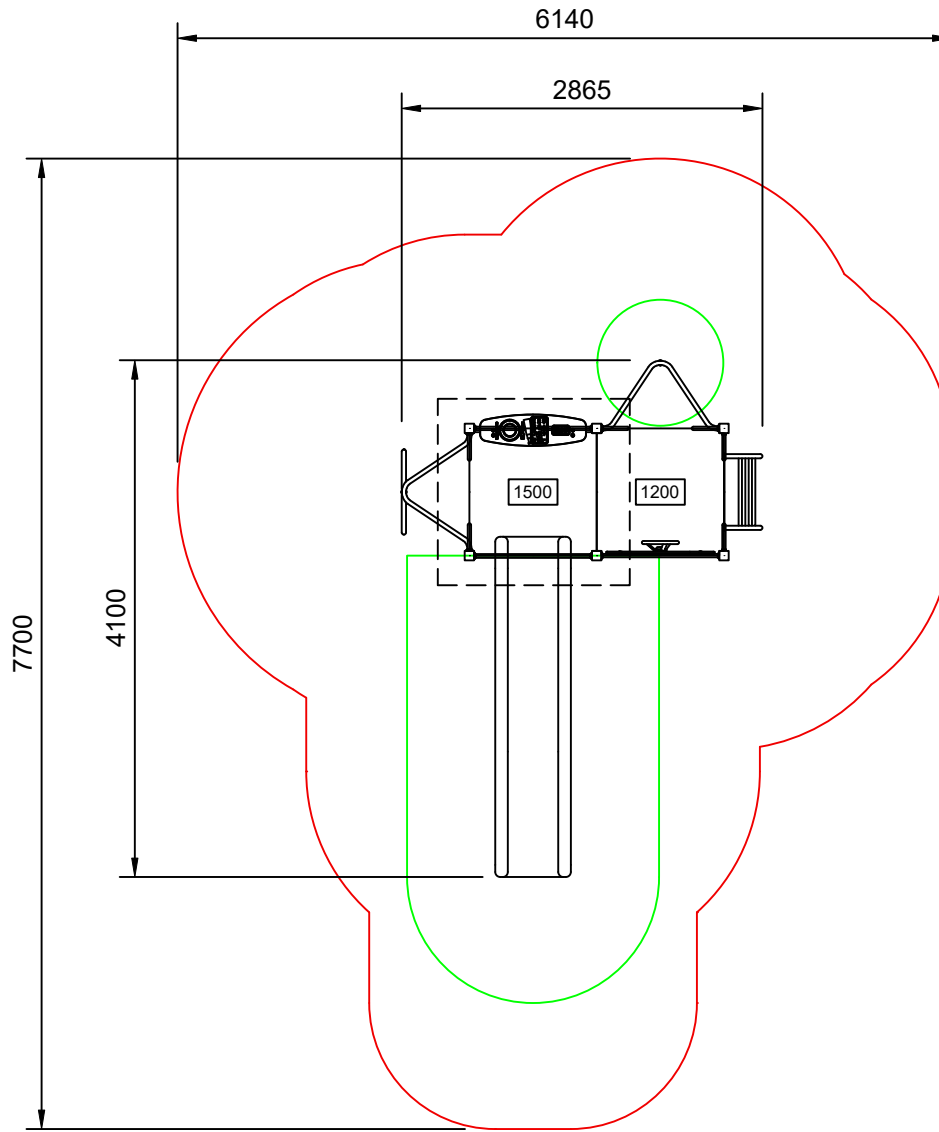

RESILIENCE

Legend:

- Impact Area as per AS4685:2021
- Free Space as per AS4685:2021
- Recommended Surfacing Area
- - - Circulation Area as per AS4685:2021

Scalebar (m): (Do Not Scale For Dimensions)

Notes:

1. Provide impact attenuating surfacing to impact area as per AS4422:2016 and AS4685.1:2021.