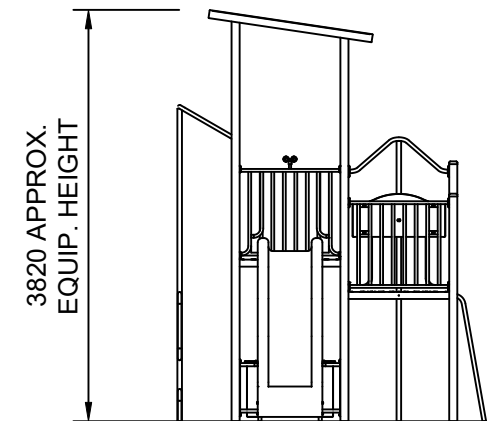

Activity Playgrounds Pty Ltd  
Designed & Manufactured by Australians for the Children of Australia

RESILIENCE

**Legend:**

- Impact Area as per AS4685:2021
- Free Space as per AS4685:2021
- Recommended Surfacing Area
- - - Circulation Area as per AS4685:2021

**Scalebar (m): (Do Not Scale For Dimensions)**

**Notes:**

1. Provide impact attenuating surfacing to impact area as per AS4422:2016 and AS4685.1:2021.

**NOT TO SCALE**

**Activity Playgrounds Pty Ltd**

☎ 1800 062 541