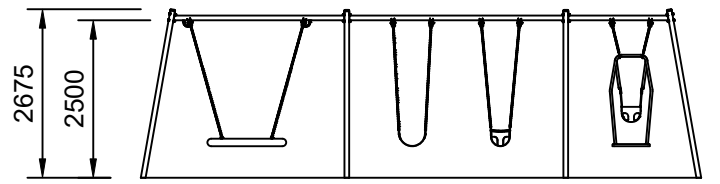

Plan View
Scale: 1:110

Elevation
Scale: 1:120

NOTE: Swing shown with 1 x strap, 1 x infant and 1 x family seat. Seat type can be changed to other styles/configurations without impacting space required.

Specifications:

Product Range	Resilience
Target Age Range	2-8 Years
Max Equipment Height	2675mm
Critical Fall Height	1540mm
Soft Fall Area	65.5m ²

Legend:

- Impact Area as per AS4685:2021
- Free Space as per AS4685:2021
- - - Recommended Clearance Area
- - - Circulation Area as per AS4685:2021