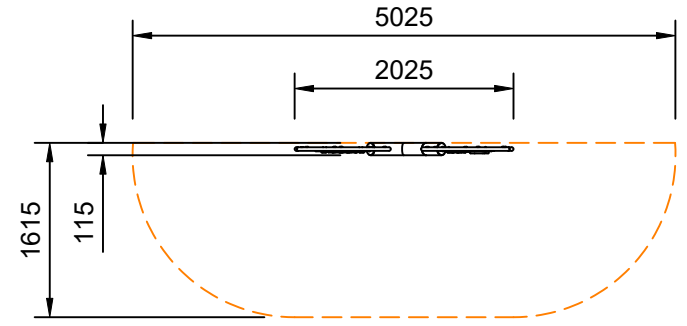

NATIVE

Plan View
Scale: 1:70

Elevation
Scale: 1:50

Specifications:

Product Range	Native
Target Age Range	2+ Years
Max Equipment Height	1385mm
Critical Fall Height	N/A
Soft Fall Area	N/A

Legend:

- Impact Area as per AS4685:2021
 - Free Space as per AS4685:2021
 - Recommended Clearance Area
 - Circulation Area as per AS4685:2021
- Provide impact attenuating surfacing to impact area as per AS4422:2016 and AS4685.1:2021.