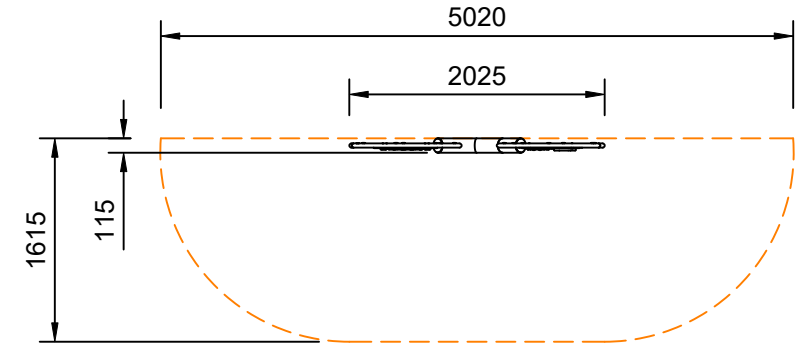

NATIVE

Plan View

Scale: 1:60

Elevation

Scale: 1:40

Specifications:

Product Range	Native
Target Age Range	0-6 Years
Max Equipment Height	1385mm
Critical Fall Height	N/A
Soft Fall Area	N/A

Legend:

- Impact Area as per AS4685:2021
- Free Space as per AS4685:2021
- Recommended Clearance Area
- Circulation Area as per AS4685:2021

- Provide impact attenuating surfacing to impact area as per AS4422:2022 and AS4685.1:2021.