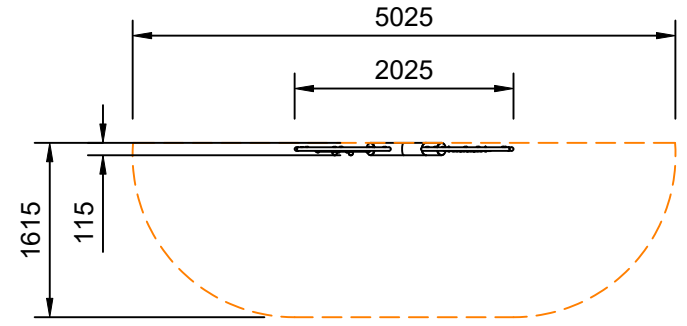

NATIVE

Plan View
Scale: 1:70

Elevation
Scale: 1:50

Specifications:

Product Range	Native
Target Age Range	2+ Years
Max Equipment Height	1385mm
Critical Fall Height	N/A
Soft Fall Area	N/A

Legend:

- Impact Area as per AS4685:2021
 - Free Space as per AS4685:2021
 - Recommended Clearance Area
 - Circulation Area as per AS4685:2021
- Provide impact attenuating surfacing to impact area as per AS4422:2016 and AS4685.1:2021.