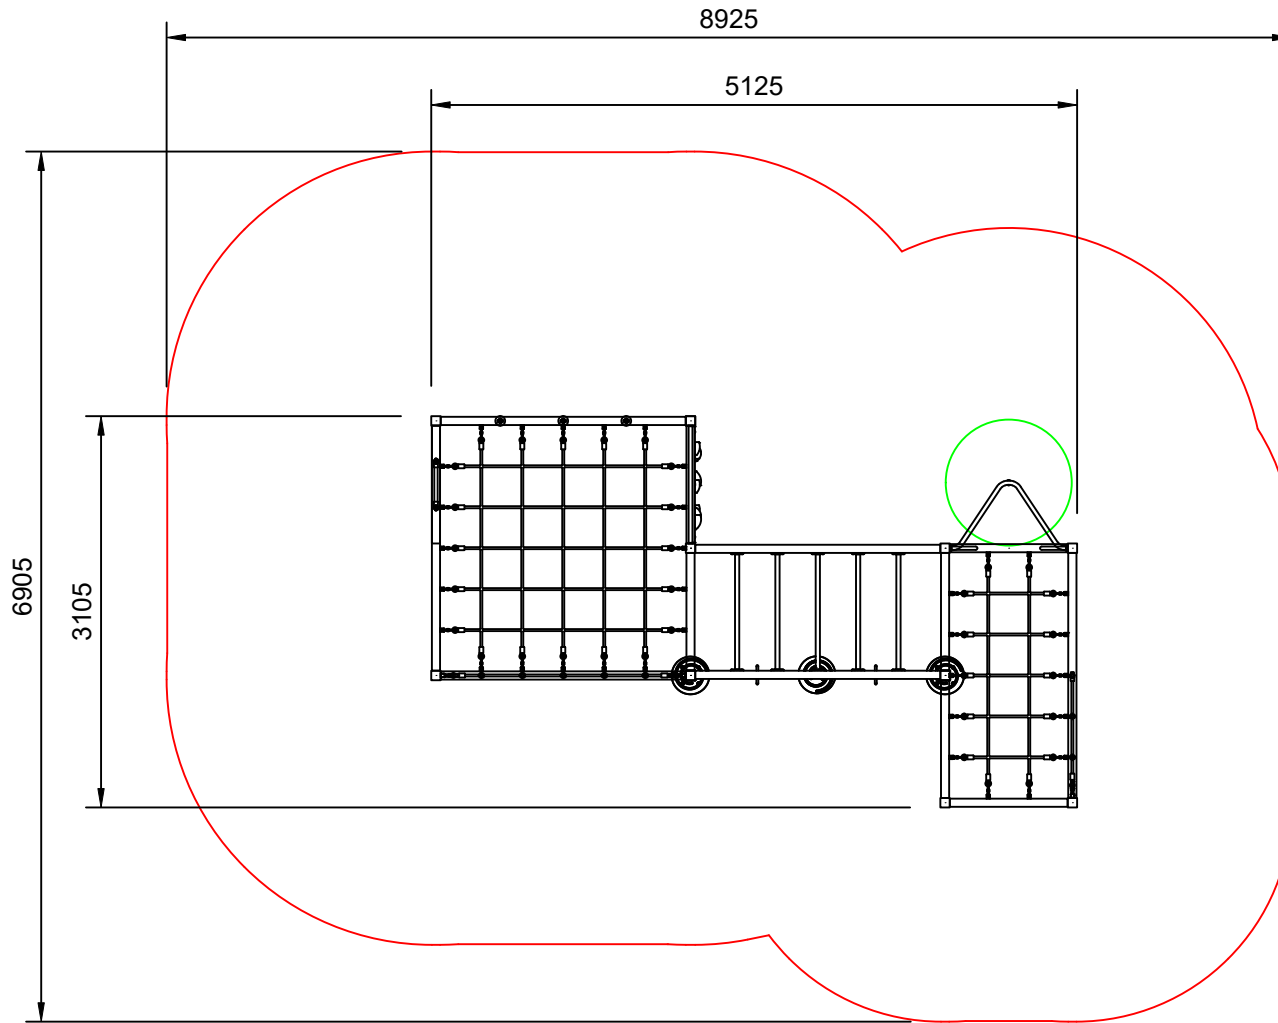

**Legend:**

- Impact Area as per AS4685:2021
- Free Space as per AS4685:2021
- Recommended Surfacing Area
- Circulation Area as per AS4685:2021

**Scalebar (m):** (Do Not Scale For Dimensions)

**Notes:**

1. Provide impact attenuating surfacing to impact area as per AS4422:2016 and AS4685.1:2021.

**Activity Playgrounds Pty Ltd**

☎ 1800 062 541

✉ office@activityplaygrounds.com.au

🌐 activityplaygrounds.com.au

**AP7333A - Northcote Climbing Cube**

Range: Perseverance  
Equipment Layout  
Sheet 3 of 4

Activity Playgrounds Pty Ltd  
Designed & Manufactured by Australians for the Children of Australia

PERSEVERANCE

**Legend:**

- Impact Area as per AS4685:2021
- Free Space as per AS4685:2021
- Recommended Surfacing Area
- Circulation Area as per AS4685:2021

**Scalebar (m): (Do Not Scale For Dimensions)**