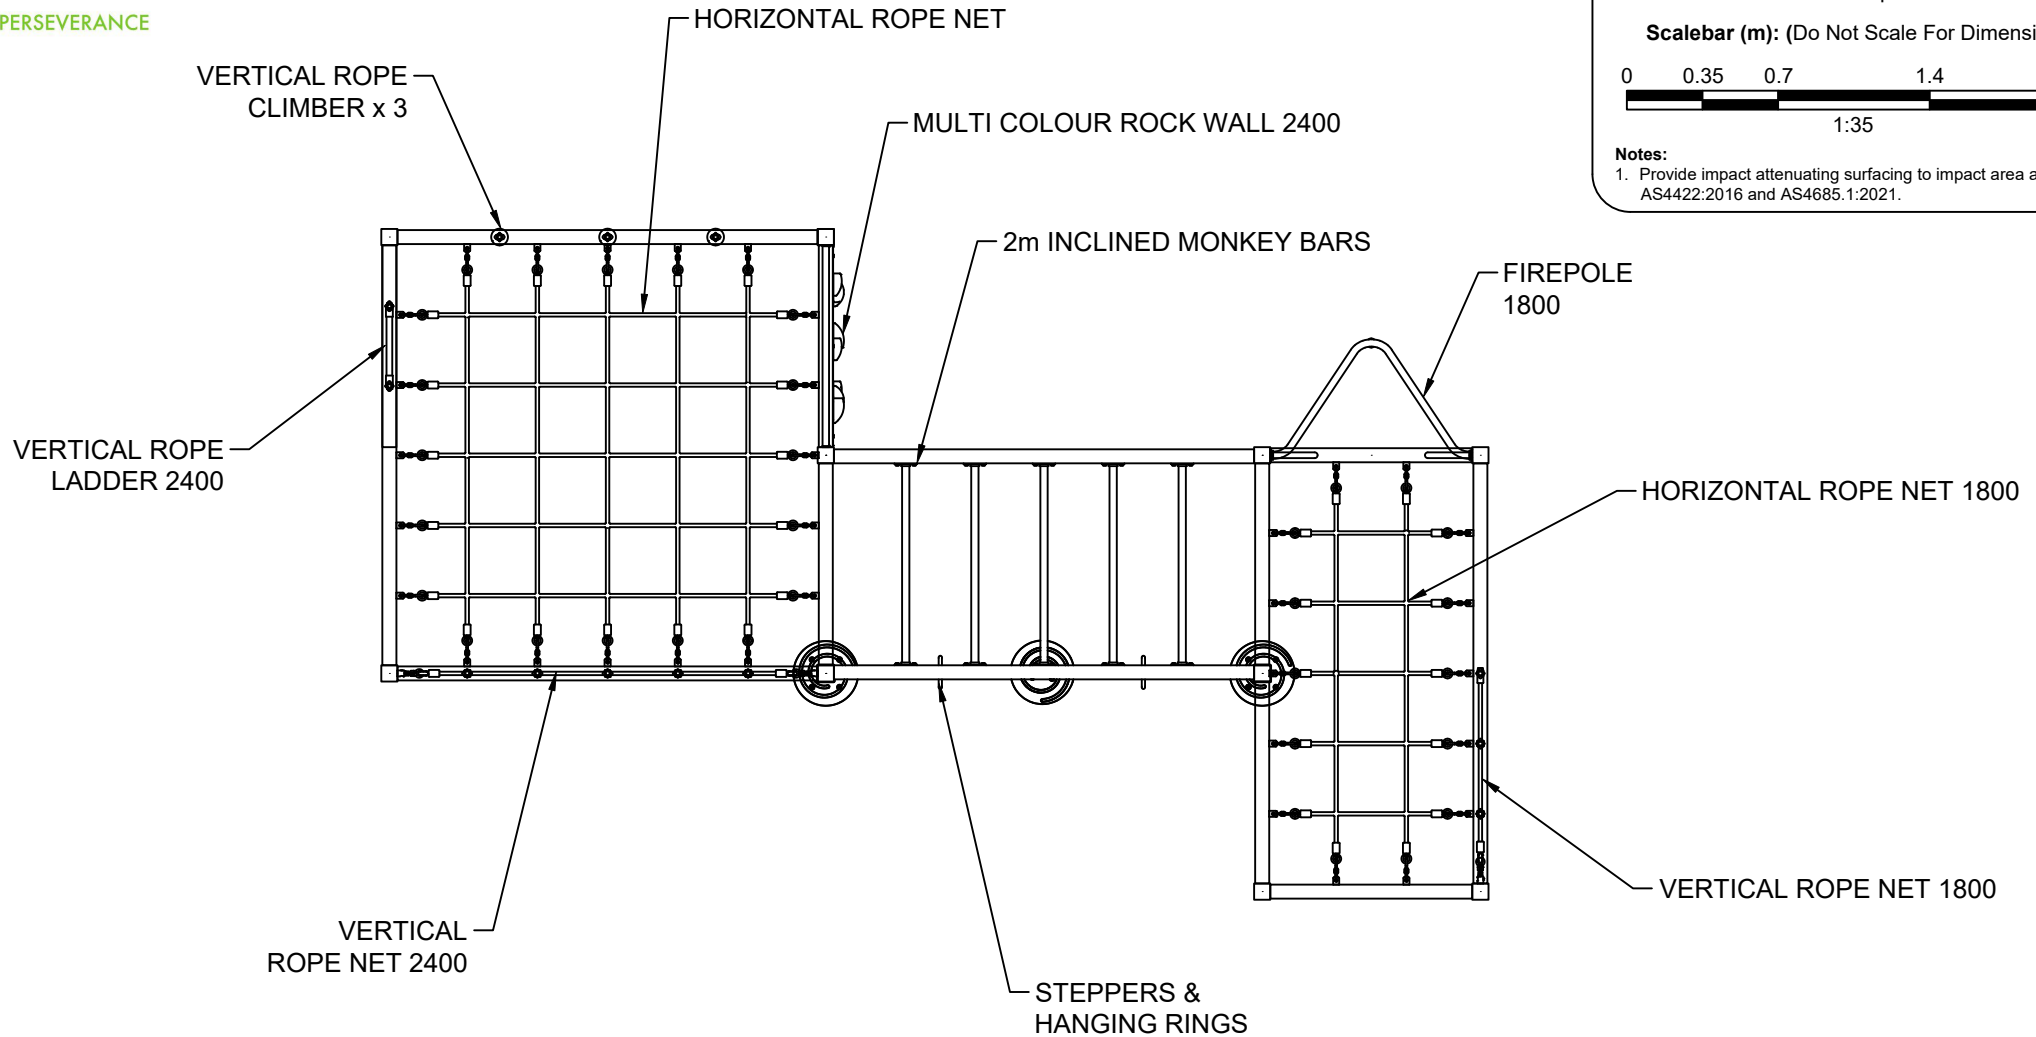

**AP7333A - Northcote Climbing  
Cube**

Range: Perseverance  
Equipment Illustration  
Sheet 2 of 4

Activity Playgrounds Pty Ltd  
Designed & Manufactured by Australians for the Children of Australia

PERSEVERANCE

**Legend:**

- Impact Area as per AS4685:2021
- Free Space as per AS4685:2021
- Recommended Surfacing Area
- Circulation Area as per AS4685:2021

**Scalebar (m):** (Do Not Scale For Dimensions)

**Notes:**

1. Provide impact attenuating surfacing to impact area as per AS4422:2016 and AS4685.1:2021.