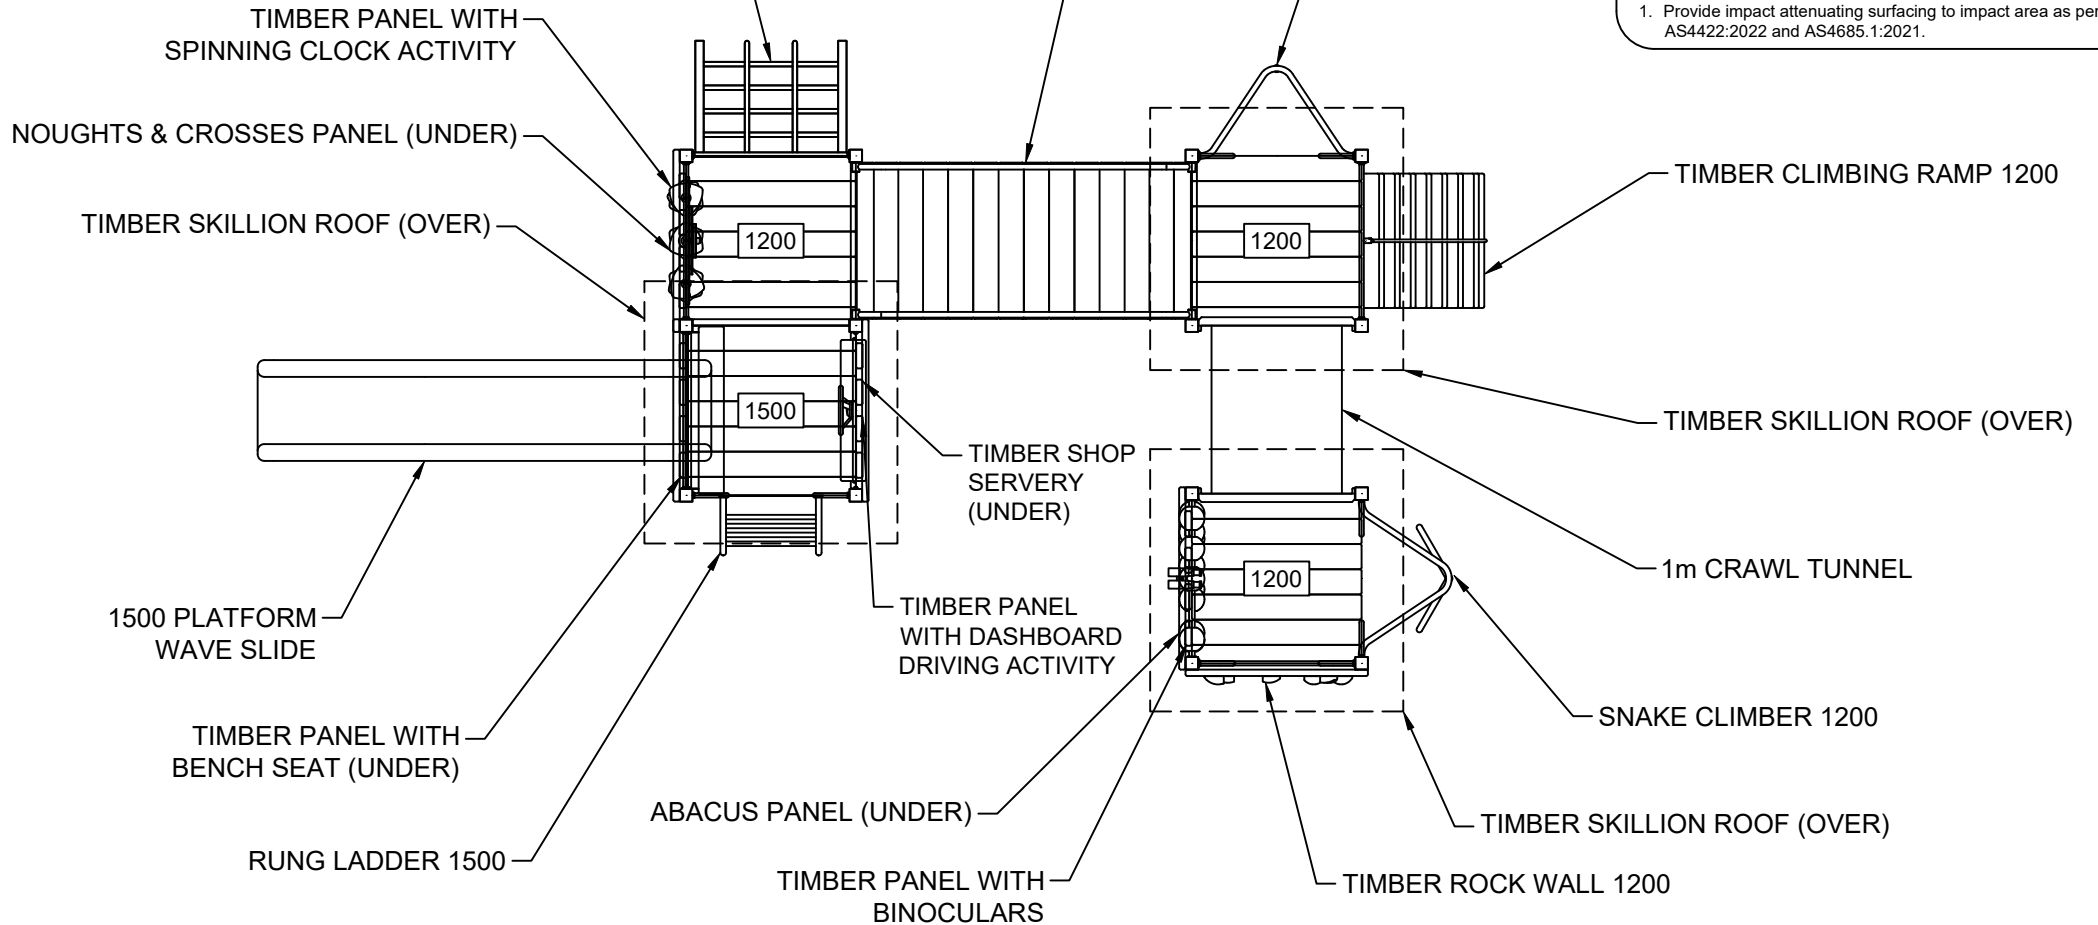

HONEYCOMB CLIMBER 1200

2m ARCHED BRIDGE WITH FULL BARRIER

FIREPOLE 1200

Legend:

- Impact Area as per AS4685:2021
- Free Space as per AS4685:2021
- Recommended Surfacing Area
- Circulation Area as per AS4685:2021

Scalebar (m): (Do Not Scale For Dimensions)

Notes:

1. Provide impact attenuating surfacing to impact area as per AS4422:2022 and AS4685.1:2021.

Activity Playgrounds Pty Ltd

☎ 1800 062 541

✉ office@activityplaygrounds.com.au

🌐 activityplaygrounds.com.au

**AP7453A - Cuckoo
Combination Unit**

Range: Fortitude Early Years
Equipment Layout
Sheet 3 of 4

Activity Playgrounds Pty Ltd
Designed & Manufactured by Australians for the Children of Australia