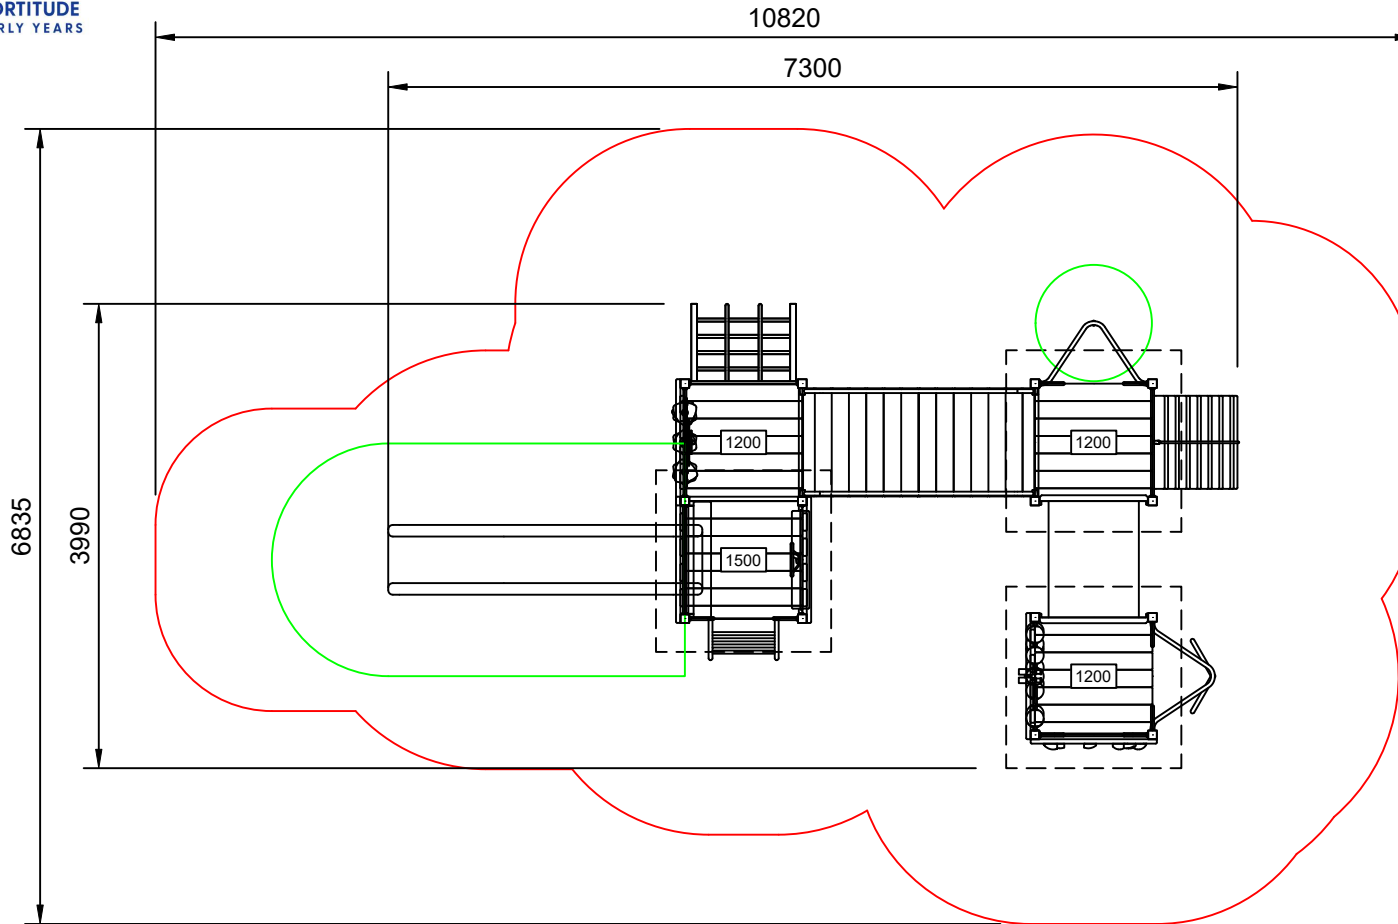

Legend:

- Impact Area as per AS4685:2021
- Free Space as per AS4685:2021
- Recommended Surfacing Area
- - - Circulation Area as per AS4685:2021

Scalebar (m): (Do Not Scale For Dimensions)

Notes:

1. Provide impact attenuating surfacing to impact area as per AS4422:2022 and AS4685.1:2021.