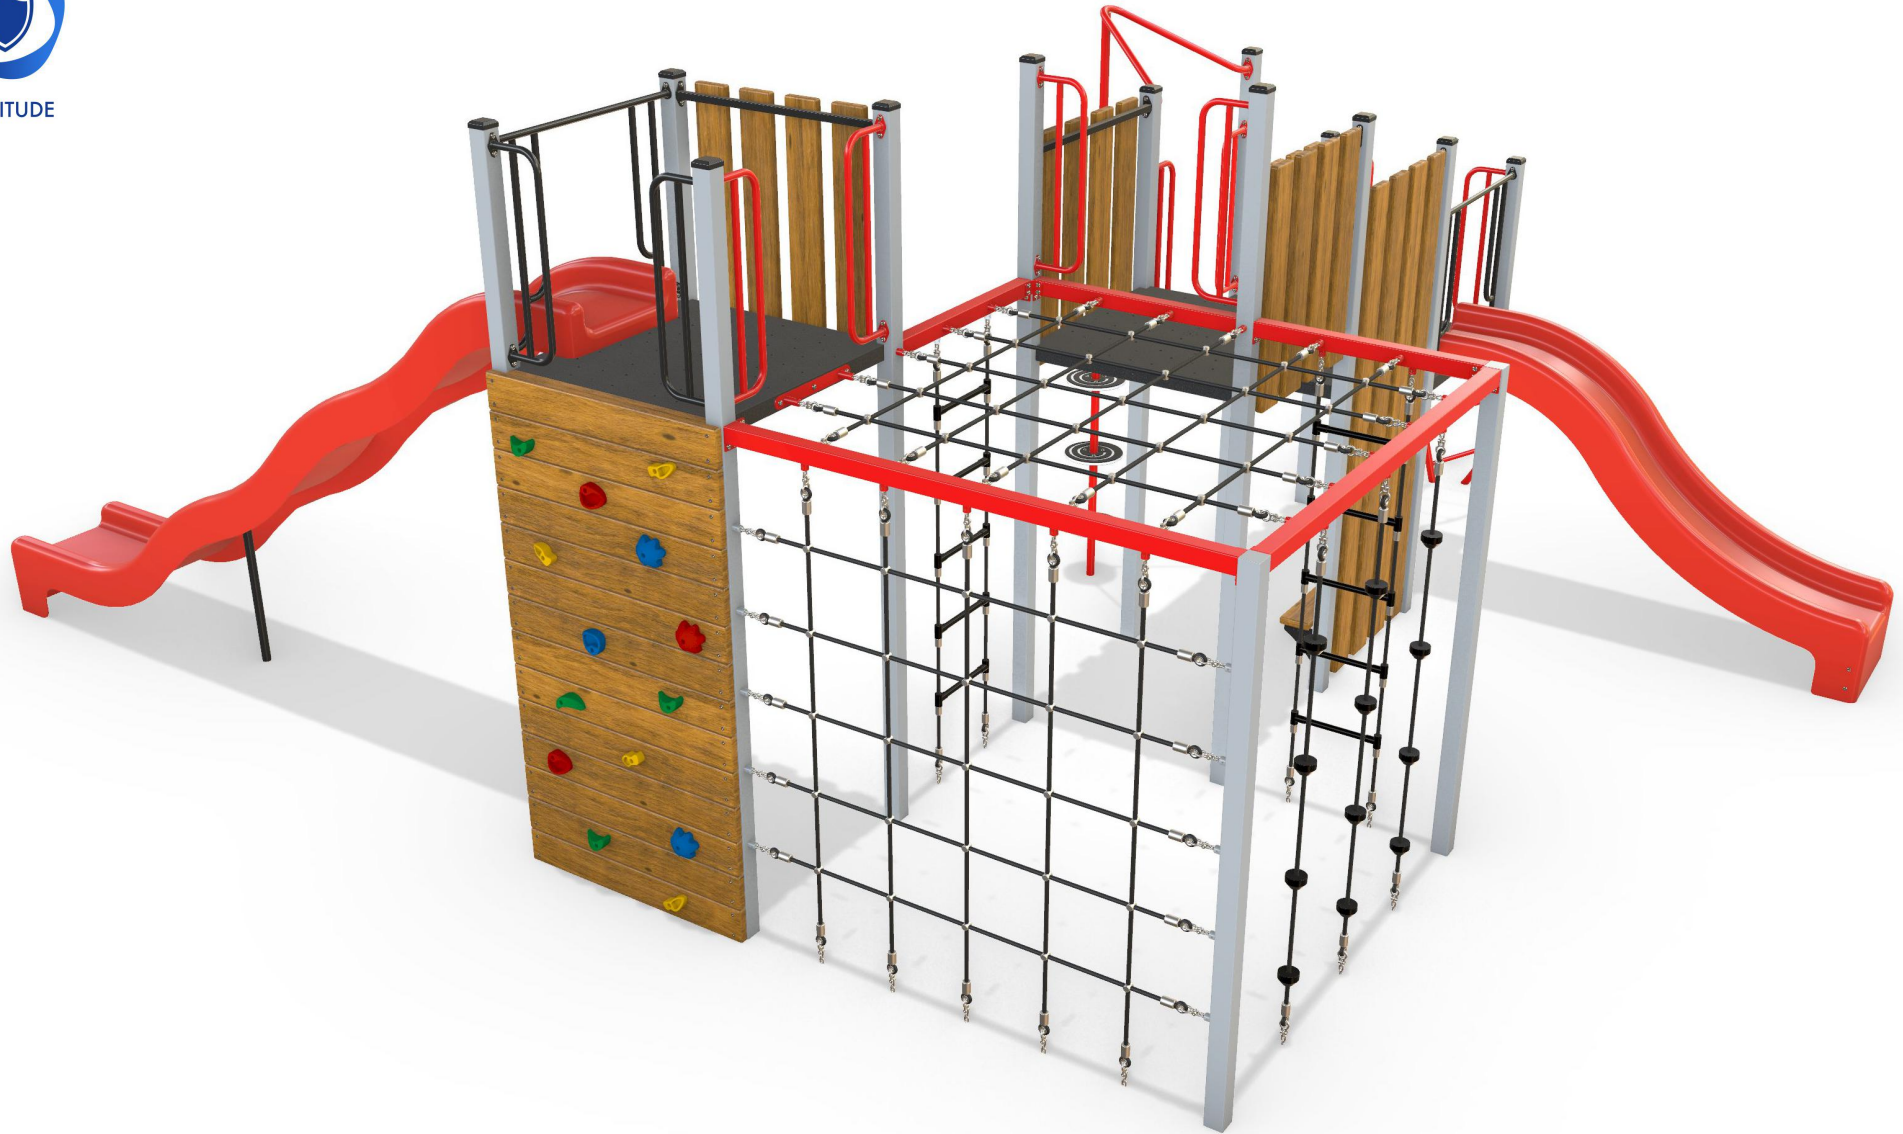

AP7331A - Munro Combination Unit

Range:Fortitude
Equipment Illustration
Sheet 2 of 5

Activity Playgrounds Pty Ltd
Designed & Manufactured by Australians for the Children of Australia

FORTITUDE

Activity Playgrounds Pty Ltd

TIMBER ROCKWALL 2100

2100 PLATFORM WAVE SLIDE

VERTICAL ROPE NET 2100

HORIZONTAL ROPE NET 2100

VERTICAL CLIMBING ROPES 2100 x 3

ROPE NET LADDER 2100

TIMBER FORTITUDE PANEL

TIMBER BENCH SEAT (UNDER)

FULL HEIGHT TIMBER FORTITUDE PANEL

1200 PLATFORM WAVE SLIDE

LEAF CLIMBER 1200

2100

1800

1500

1200

TIMBER FORTITUDE PANEL