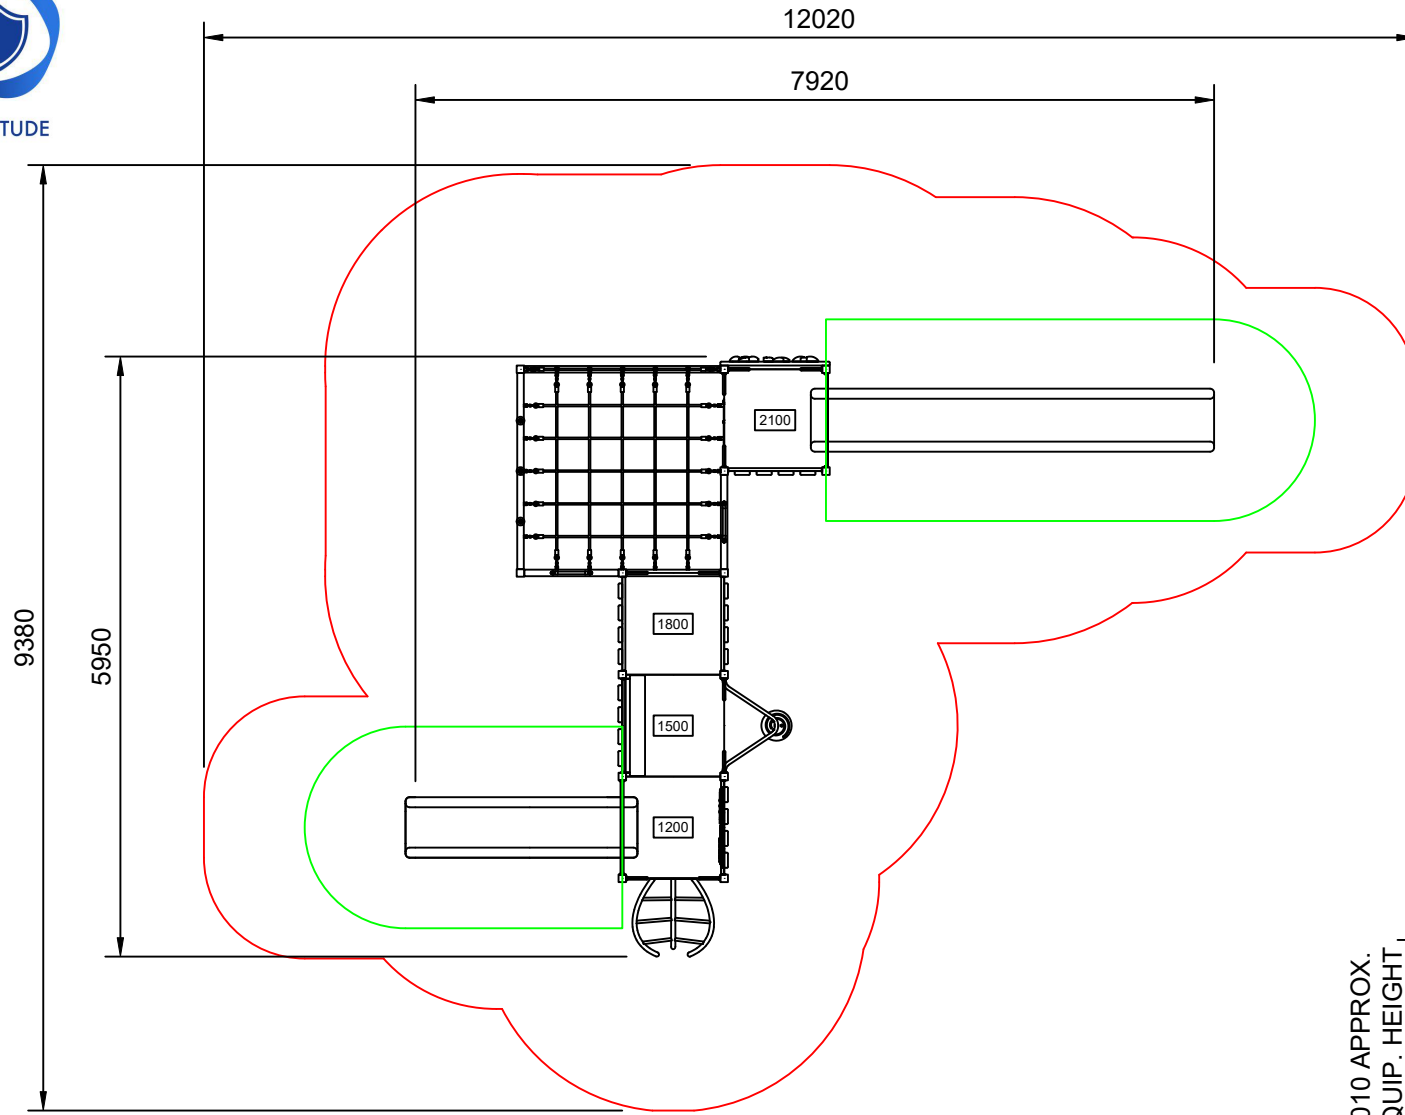

activityplaygrounds.com.au

AP7331A - Munro Combination Unit

Range:Fortitude
Equipment Layout
Sheet 4 of 5

Activity Playgrounds Pty Ltd

Designed & Manufactured by Australians for the Children of Australia

FORTITUDE

Legend:

- Impact Area as per AS4685:2021
- Free Space as per AS4685:2021
- Recommended Surfacing Area
- Circulation Area as per AS4685:2021

Scalebar (m): (Do Not Scale For Dimensions)

Notes:

1. Provide impact attenuating surfacing to impact area as per AS4422:2022 and AS4685.1:2021.