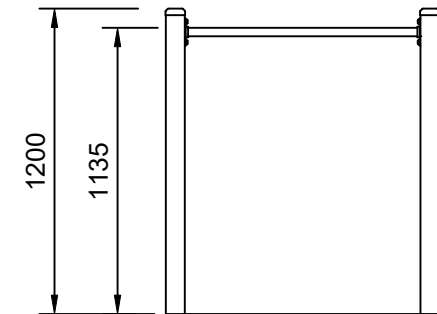

RESILIENCE

Plan View

Scale: 1:60

Elevation

Scale: 1:30

Specifications:

Product Range	Resilience
Target Age Range	4 - 12 Years
Max Equipment Height	1200mm
Critical Fall Height	1200mm
Soft Fall Area	10m ²

Legend:

- Impact Area as per AS4685:2021
- Free Space as per AS4685:2021
- - - Recommended Clearance Area
- - - Circulation Area as per AS4685:2021

- Provide impact attenuating surfacing to impact area as per AS4422:2022 and AS4685.1:2021.