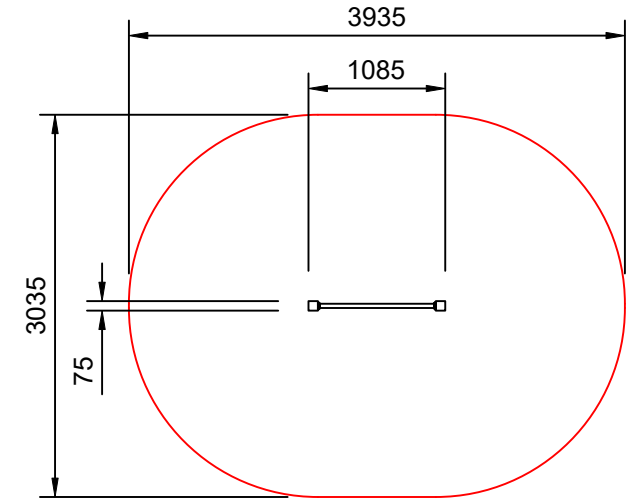

RESILIENCE

Plan View

Scale: 1:60

Elevation

Scale: 1:30

Specifications:

Product Range	Resilience
Target Age Range	4 - 12 Years
Max Equipment Height	1200mm
Critical Fall Height	1200mm
Soft Fall Area	10m ²

Legend:

- Impact Area as per AS4685:2021
- Free Space as per AS4685:2021
- - - Recommended Clearance Area
- - - Circulation Area as per AS4685:2021

- Provide impact attenuating surfacing to impact area as per AS4422:2022 and AS4685.1:2021.