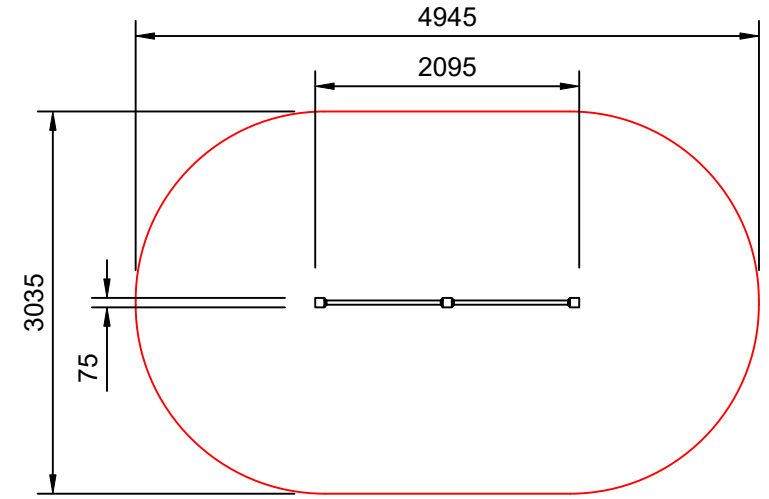

# AP7351A - Roll Over Bars - Double

Plan View

Scale: 1:60

Elevation

Scale: 1:30

## Specifications:

<b>Product Range</b>	Resilience
<b>Target Age Range</b>	4 - 12 Years
<b>Max Equipment Height</b>	1200mm
<b>Critical Fall Height</b>	1200mm
<b>Soft Fall Area</b>	13m <sup>2</sup>