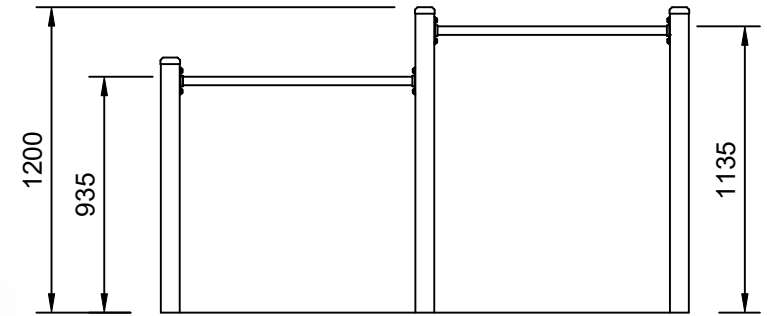

# AP7351A - Roll Over Bars - Double

Plan View

Scale: 1:60

Elevation

Scale: 1:30

## Specifications:

<b>Product Range</b>	Resilience
<b>Target Age Range</b>	4 - 12 Years
<b>Max Equipment Height</b>	1200mm
<b>Critical Fall Height</b>	1200mm
<b>Soft Fall Area</b>	13m <sup>2</sup>