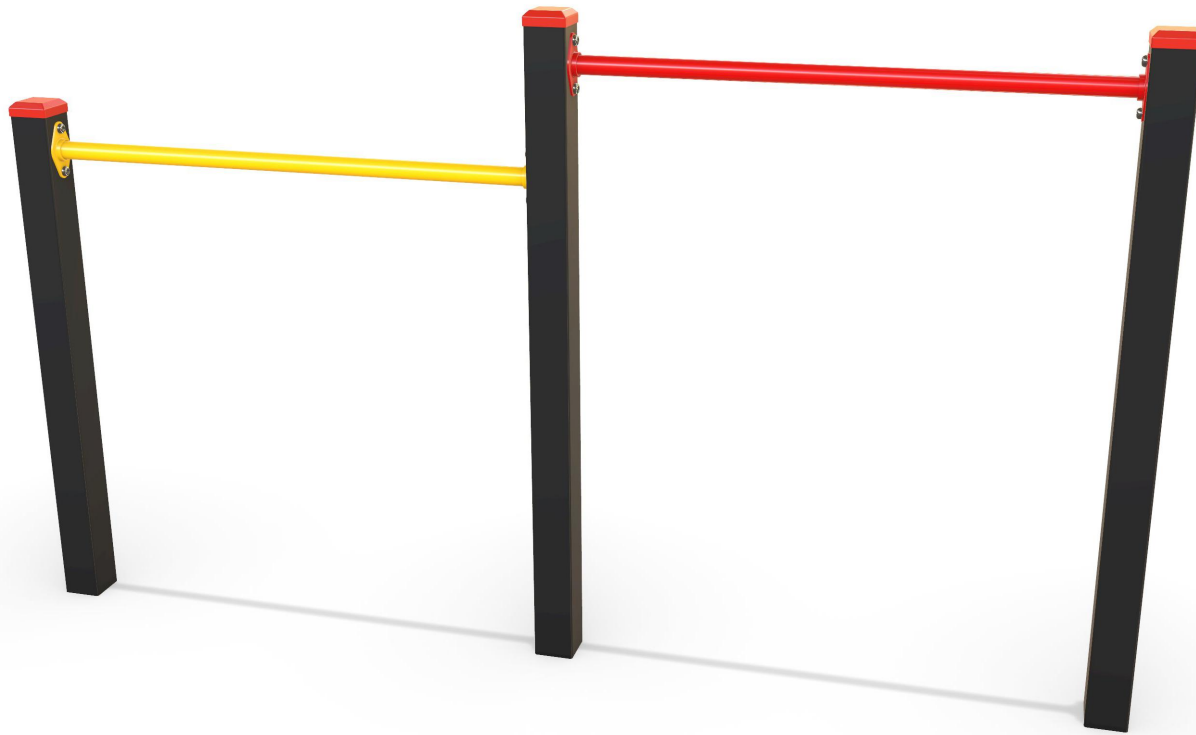

# AP7351A - Roll Over Bars - Double

Plan View

Scale: 1:60

Elevation

Scale: 1:30

## Specifications:

<b>Product Range</b>	Resilience
<b>Target Age Range</b>	4 - 12 Years
<b>Max Equipment Height</b>	1200mm
<b>Critical Fall Height</b>	1200mm
<b>Soft Fall Area</b>	13m <sup>2</sup>