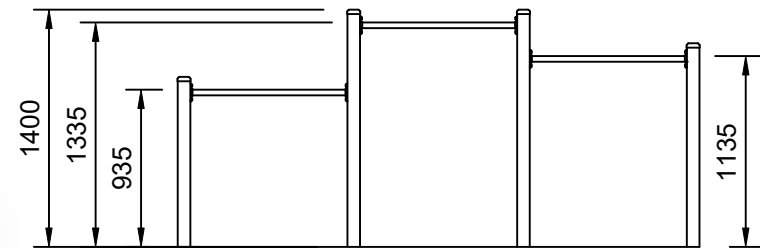

RESILIENCE

Plan View

Scale: 1:75

Elevation

Scale: 1:45

Specifications:

Product Range	Resilience
Target Age Range	4 - 12 Years
Max Equipment Height	1400mm
Critical Fall Height	1400mm
Soft Fall Area	16m ²

Legend:

- Impact Area as per AS4685:2021
- Free Space as per AS4685:2021
- - - Recommended Clearance Area
- · - · Circulation Area as per AS4685:2021

- Provide impact attenuating surfacing to impact area as per AS4422:2022 and AS4685.1:2021.