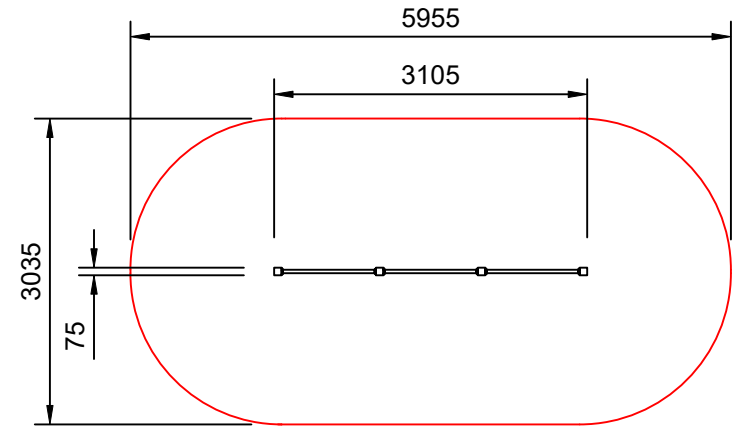

RESILIENCE

Plan View

Scale: 1:75

Elevation

Scale: 1:45

Specifications:

Product Range	Resilience
Target Age Range	4 - 12 Years
Max Equipment Height	1400mm
Critical Fall Height	1400mm
Soft Fall Area	16m ²

Legend:

- Impact Area as per AS4685:2021
- Free Space as per AS4685:2021
- - - Recommended Clearance Area
- · - · Circulation Area as per AS4685:2021

- Provide impact attenuating surfacing to impact area as per AS4422:2022 and AS4685.1:2021.