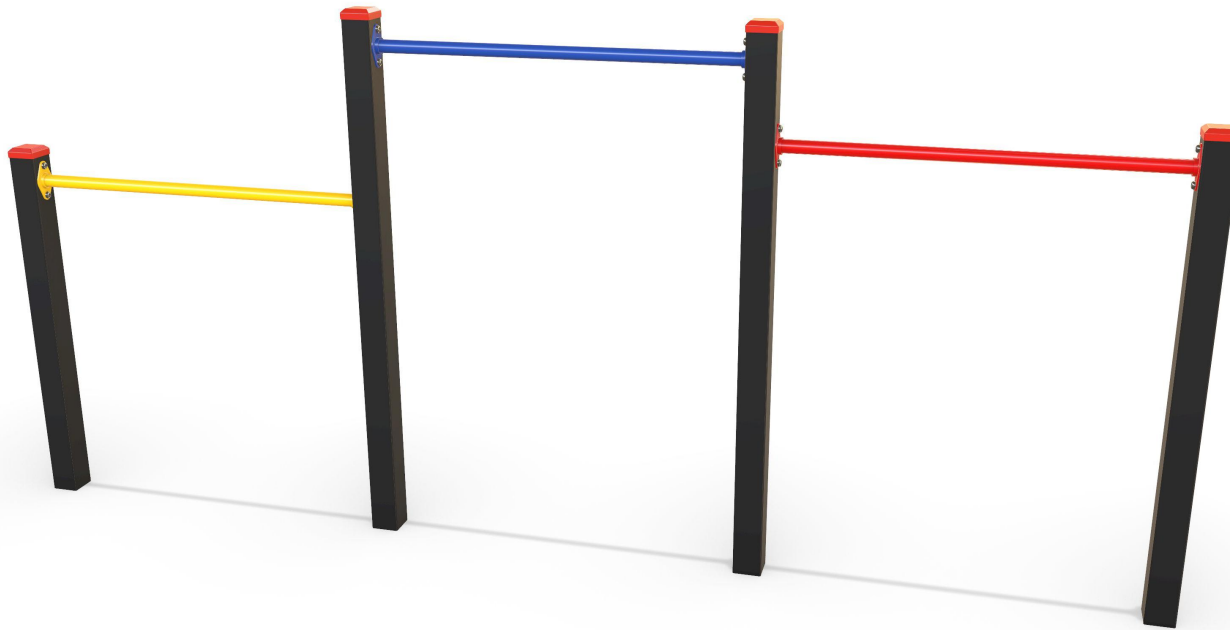

RESILIENCE

Plan View

Scale: 1:75

Elevation

Scale: 1:45

Specifications:

Product Range	Resilience
Target Age Range	4 - 12 Years
Max Equipment Height	1400mm
Critical Fall Height	1400mm
Soft Fall Area	16m ²

Legend:

- Impact Area as per AS4685:2021
- Free Space as per AS4685:2021
- - - Recommended Clearance Area
- · - · Circulation Area as per AS4685:2021

- Provide impact attenuating surfacing to impact area as per AS4422:2022 and AS4685.1:2021.