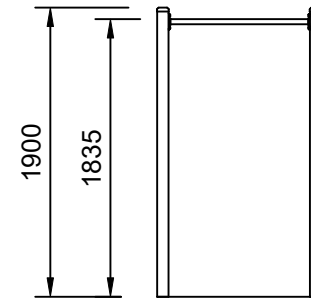

RESILIENCE

Plan View

Scale: 1:80

Elevation

Scale: 1:50

Specifications:

Product Range	Resilience
Target Age Range	6 - 12 Years
Max Equipment Height	1900mm
Critical Fall Height	1900mm
Soft Fall Area	13.5m ²

Legend: