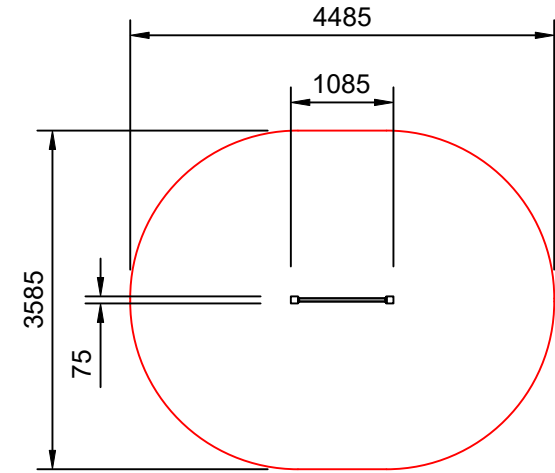

RESILIENCE

Plan View

Scale: 1:80

Elevation

Scale: 1:50

Specifications:

Product Range	Resilience
Target Age Range	6 - 12 Years
Max Equipment Height	1900mm
Critical Fall Height	1900mm
Soft Fall Area	13.5m ²

Legend:

- Impact Area as per AS4685:2021
- Free Space as per AS4685:2021
- - - Recommended Clearance Area
- · - · Circulation Area as per AS4685:2021

- Provide impact attenuating surfacing to impact area as per AS4422:2022 and AS4685.1:2021.