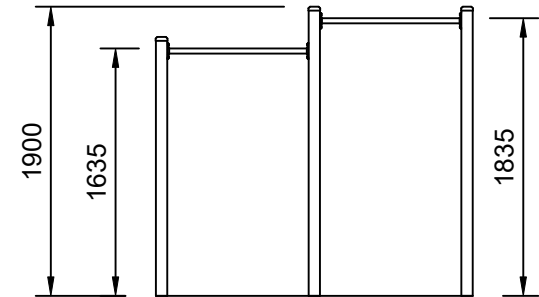

RESILIENCE

Plan View

Scale: 1:80

Elevation

Scale: 1:50

Specifications:

Product Range	Resilience
Target Age Range	6 - 12 Years
Max Equipment Height	1900mm
Critical Fall Height	1900mm
Soft Fall Area	16.5m ²

Legend:

- Impact Area as per AS4685:2021
- Free Space as per AS4685:2021
- - - Recommended Clearance Area
- · - · Circulation Area as per AS4685:2021

- Provide impact attenuating surfacing to impact area as per AS4422:2022 and AS4685.1:2021.