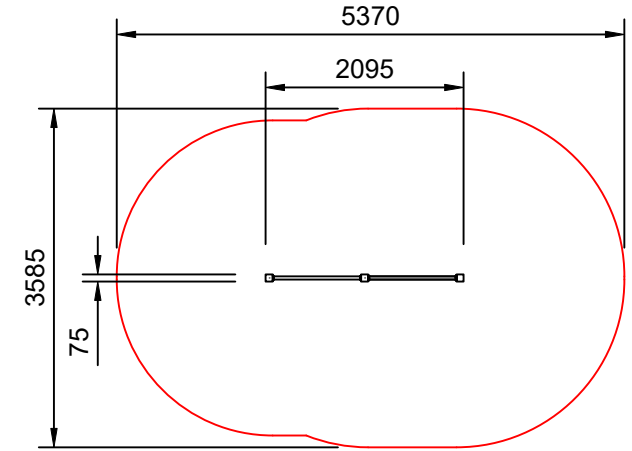

RESILIENCE

Plan View

Scale: 1:80

Elevation

Scale: 1:50

Specifications:

Product Range	Resilience
Target Age Range	6 - 12 Years
Max Equipment Height	1900mm
Critical Fall Height	1900mm
Soft Fall Area	16.5m ²

Legend:

- Impact Area as per AS4685:2021
- Free Space as per AS4685:2021
- - - Recommended Clearance Area
- · - · Circulation Area as per AS4685:2021

- Provide impact attenuating surfacing to impact area as per AS4422:2022 and AS4685.1:2021.