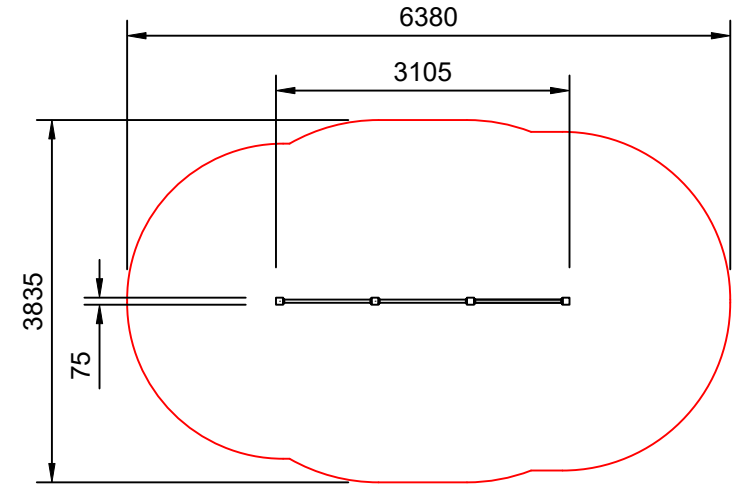

RESILIENCE

Plan View

Scale: 1:80

Elevation

Scale: 1:50

## Specifications:

<b>Product Range</b>	Resilience
<b>Target Age Range</b>	6 - 12 Years
<b>Max Equipment Height</b>	2100mm
<b>Critical Fall Height</b>	2100mm
<b>Soft Fall Area</b>	20.5m <sup>2</sup>

## Legend:

- Impact Area as per AS4685:2021
- Free Space as per AS4685:2021
- - - Recommended Clearance Area
- · - · Circulation Area as per AS4685:2021

- Provide impact attenuating surfacing to impact area as per AS4422:2022 and AS4685.1:2021.