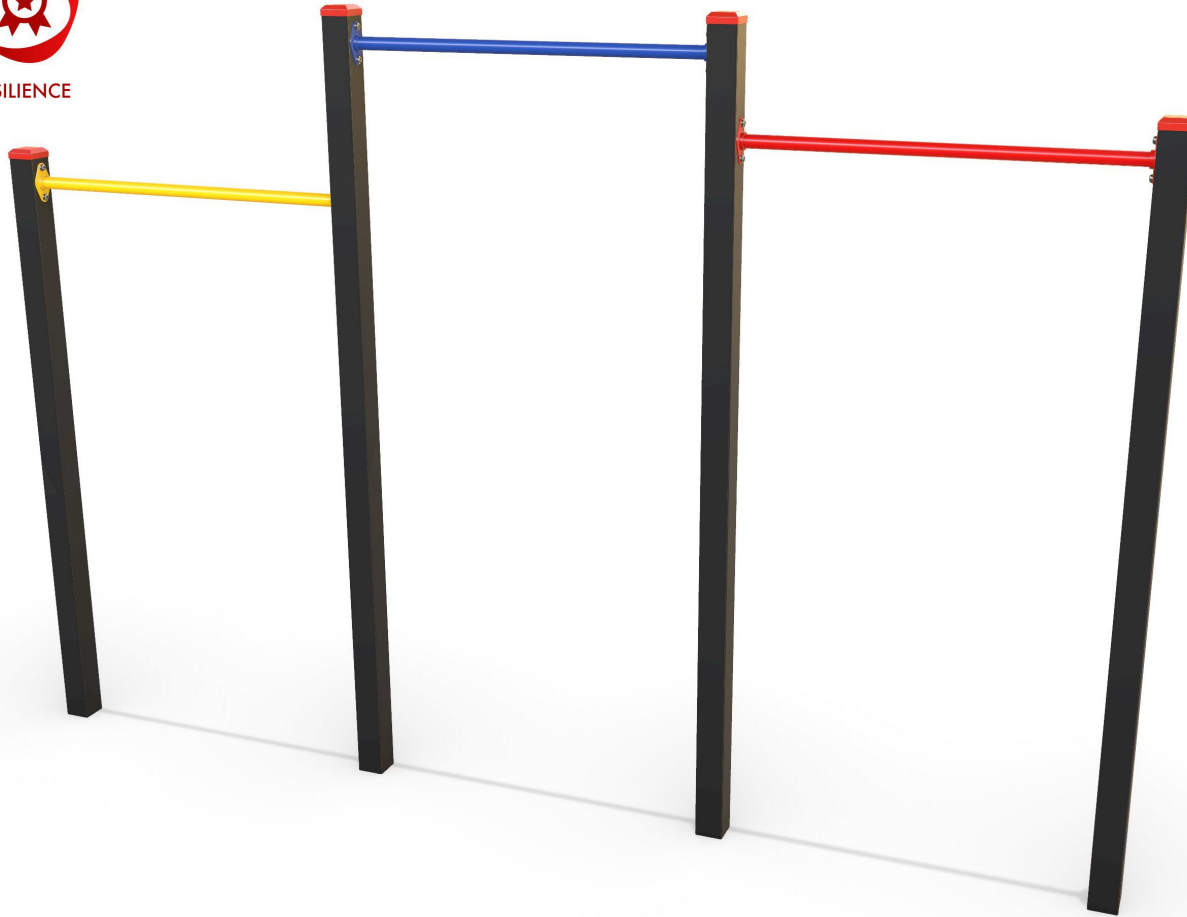

RESILIENCE

Plan View

Scale: 1:80

Elevation

Scale: 1:50

## Specifications:

<b>Product Range</b>	Resilience
<b>Target Age Range</b>	6 - 12 Years
<b>Max Equipment Height</b>	2100mm
<b>Critical Fall Height</b>	2100mm
<b>Soft Fall Area</b>	20.5m <sup>2</sup>

## Legend:

- Impact Area as per AS4685:2021
- Free Space as per AS4685:2021
- - - Recommended Clearance Area
- · - · Circulation Area as per AS4685:2021

- Provide impact attenuating surfacing to impact area as per AS4422:2022 and AS4685.1:2021.