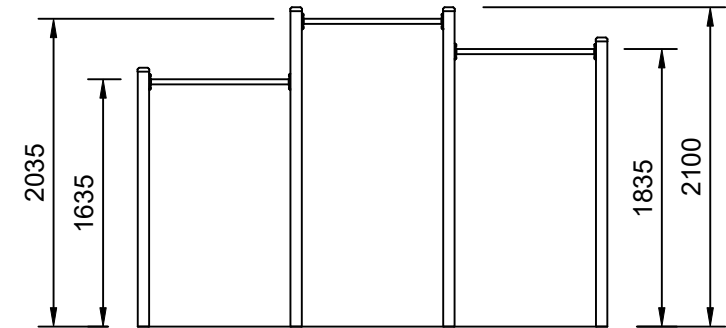

RESILIENCE

Plan View

Scale: 1:80

Elevation

Scale: 1:50

## Specifications:

<b>Product Range</b>	Resilience
<b>Target Age Range</b>	6 - 12 Years
<b>Max Equipment Height</b>	2100mm
<b>Critical Fall Height</b>	2100mm
<b>Soft Fall Area</b>	20.5m <sup>2</sup>