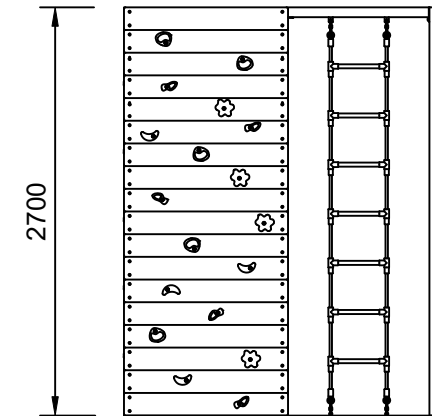

Plan View
Scale: 1:125

Elevation
Scale: 1:50

Specifications:

Product Range	Perseverance
Target Age Range	6 - 12 Years
Max Equipment Height	2700mm
Critical Fall Height	2700mm
Soft Fall Area	41m ²

Legend:

- Impact Area as per AS4685:2021
- Free Space as per AS4685:2021
- - - Recommended Clearance Area
- - - Circulation Area as per AS4685:2021

- Provide impact attenuating surfacing to impact area as per AS4422:2022 and AS4685.1:2021.

Scalebars (m)

Do Not Scale For Dimensions

Activity Playgrounds Pty Ltd

Designed & Manufactured by Australians for the Children of Australia