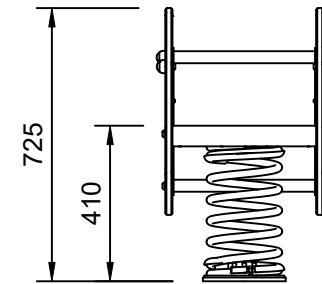

RESILIENCE

Plan View

Scale: 1:60

Elevation

Scale: 1:20

Specifications:

Product Range	Resilience
Target Age Range	2 - 6 Years
Max Equipment Height	725mm
Critical Fall Height	600mm
Soft Fall Area	8m ²

Legend: