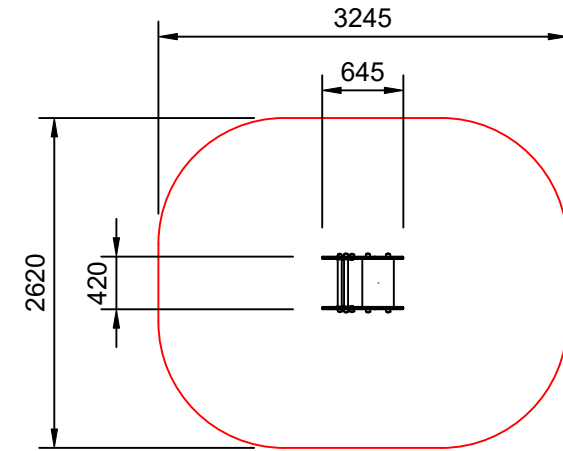

RESILIENCE

Plan View

Scale: 1:60

Elevation

Scale: 1:20

Specifications:

Product Range	Resilience
Target Age Range	2 - 6 Years
Max Equipment Height	725mm
Critical Fall Height	600mm
Soft Fall Area	8m ²

Legend:

- Impact Area as per AS4685:2021
- Free Space as per AS4685:2021
- - - Recommended Clearance Area
- · - · Circulation Area as per AS4685:2021

- Provide impact attenuating surfacing to impact area as per AS4422:2022 and AS4685.1:2021.