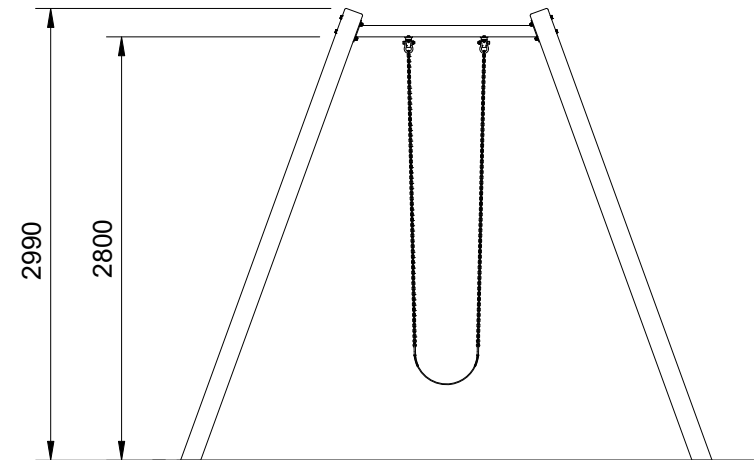

Plan View  
Scale: 1:100

Elevation  
Scale: 1:50

### Specifications:

<b>Product Range</b>	Fortitude
<b>Target Age Range</b>	2 - 12 Years
<b>Max Equipment Height</b>	2990mm
<b>Critical Fall Height</b>	1650mm
<b>Soft Fall Area</b>	16m <sup>2</sup>

### Legend:

- Impact Area as per AS4685:2021
- Free Space as per AS4685:2021
- Recommended Clearance Area
- Education Department Minimum
- Provide impact attenuating surfacing to impact area as per AS4422:2016 and AS4685.1:2021.

**Scalebars (m)**  
Do Not Scale For Dimensions