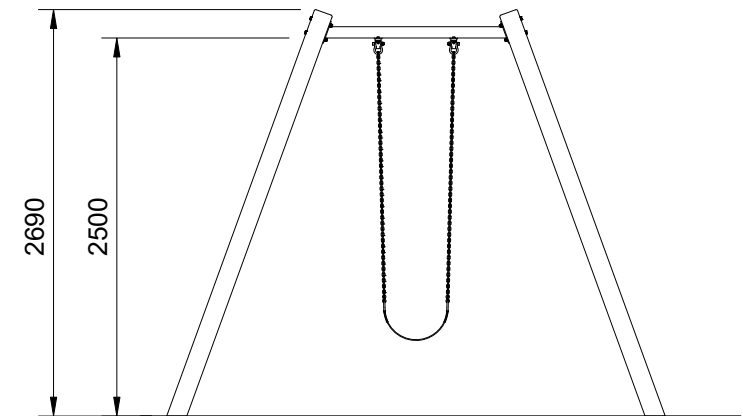

Plan View
Scale: 1:80

Elevation
Scale: 1:50

Specifications:

Product Range	Fortitude
Target Age Range	2 - 8 Years
Max Equipment Height	2690mm
Critical Fall Height	1500mm
Soft Fall Area	15m ²

Legend:

- Impact Area as per AS4685:2021
- Free Space as per AS4685:2021
- Recommended Clearance Area
- Education Department Minimum
- Provide impact attenuating surfacing to impact area as per AS4422:2016 and AS4685.1:2021.

Scalebars (m)
Do Not Scale For Dimensions