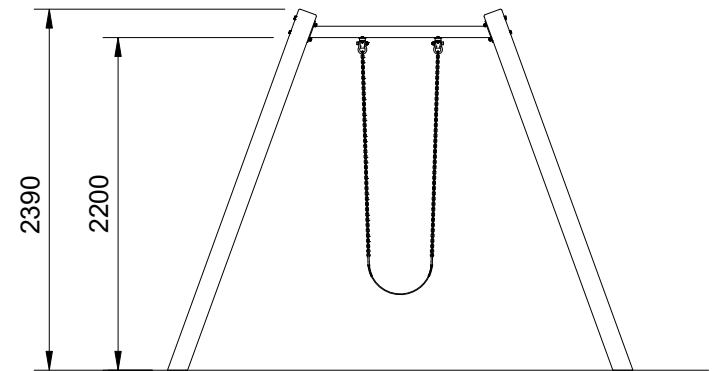

Plan View  
Scale: 1:80

Elevation  
Scale: 1:50

### Specifications:

Product Range	Fortitude
Target Age Range	2 - 6 Years
Max Equipment Height	2390mm
Critical Fall Height	1350mm
Soft Fall Area	14m <sup>2</sup>

Scalebars (m)  
Do Not Scale For Dimensions