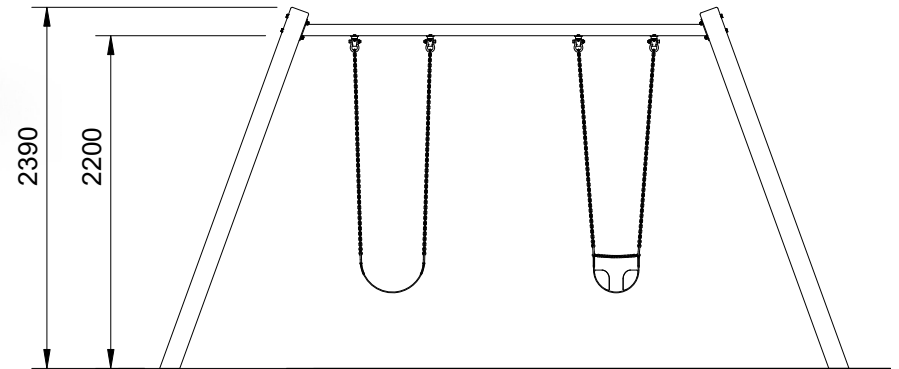

Plan View
Scale: 1:80

Elevation
Scale: 1:50

Specifications:

Product Range	Fortitude
Target Age Range	2 - 6 Years
Max Equipment Height	2390mm
Critical Fall Height	1350mm
Soft Fall Area	25m ²

Legend:

- Impact Area as per AS4685:2021
 - Free Space as per AS4685:2021
 - Recommended Clearance Area
 - Education Department Minimum
- Provide impact attenuating surfacing to impact area as per AS4422:2016 and AS4685.1:2021.

Scalebars (m)
Do Not Scale For Dimensions