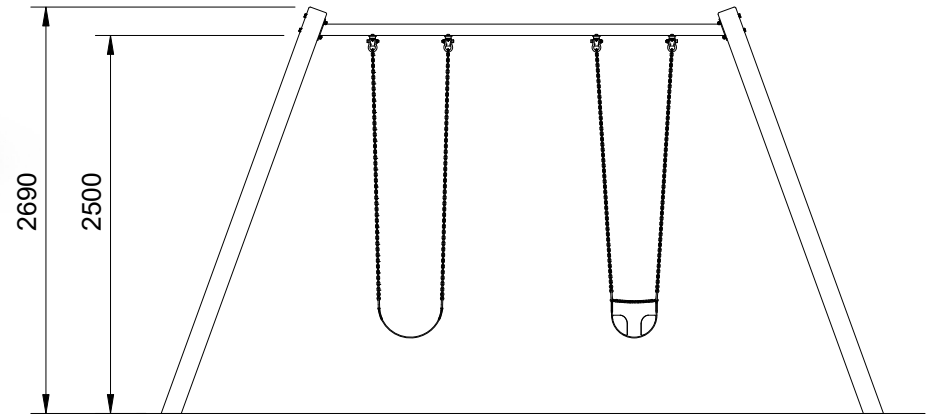

Plan View
Scale: 1:80

Elevation
Scale: 1:50

Specifications:

Product Range	Fortitude
Target Age Range	2 - 8 Years
Max Equipment Height	2690mm
Critical Fall Height	1500mm
Soft Fall Area	27m ²

Legend:

- Impact Area as per AS4685:2021
- Free Space as per AS4685:2021
- Recommended Clearance Area
- Education Department Minimum
- Provide impact attenuating surfacing to impact area as per AS4422:2016 and AS4685.1:2021.

Scalebars (m)
Do Not Scale For Dimensions