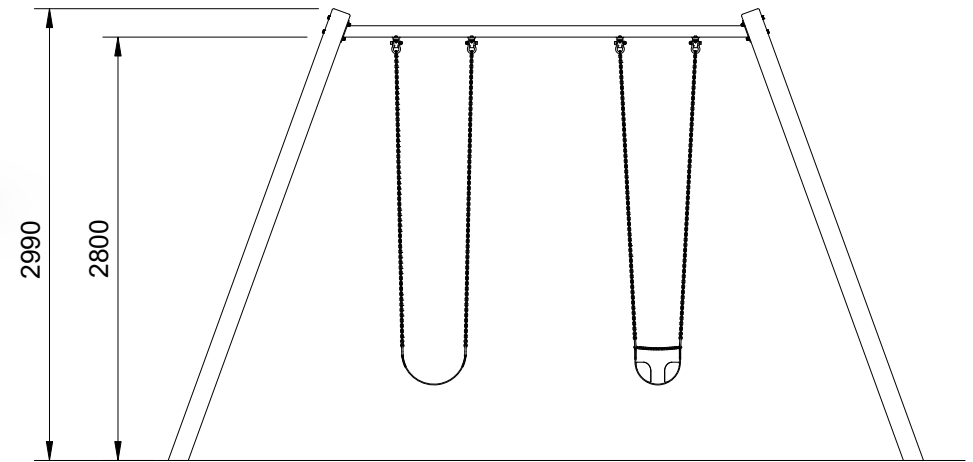

Plan View  
Scale: 1:100

Elevation  
Scale: 1:50

### Specifications:

Product Range	Fortitude
Target Age Range	2 - 12 Years
Max Equipment Height	2990mm
Critical Fall Height	1650mm
Soft Fall Area	29m <sup>2</sup>

Scalebars (m)  
Do Not Scale For Dimensions