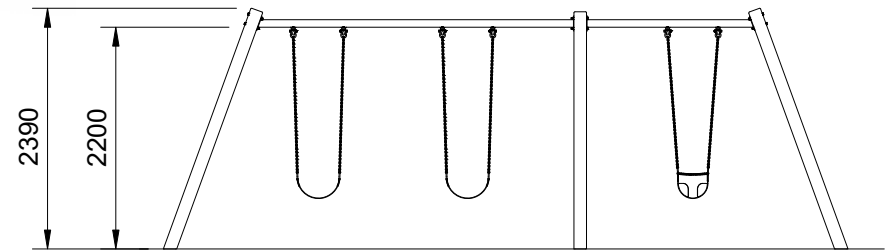

Plan View
Scale: 1:100

Elevation
Scale: 1:75

Specifications:

Product Range	Fortitude
Target Age Range	2 - 6 Years
Max Equipment Height	2390mm
Critical Fall Height	1350mm
Soft Fall Area	42m ²

Legend:

- Impact Area as per AS4685:2021
- Free Space as per AS4685:2021
- Recommended Clearance Area
- Education Department Minimum
- Provide impact attenuating surfacing to impact area as per AS4422:2016 and AS4685.1:2021.

Scalebars (m)

Do Not Scale For Dimensions